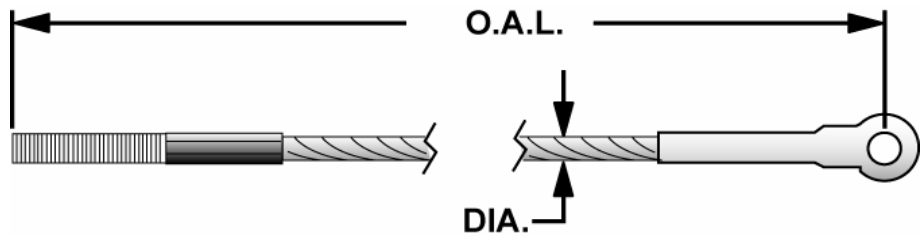

Challenger

PART NUMBER			
ALLPART #	CHALLENGER	DIA.	LIFT MODELS
CH-300009	300009	3/8"	30,000 EYE STUD