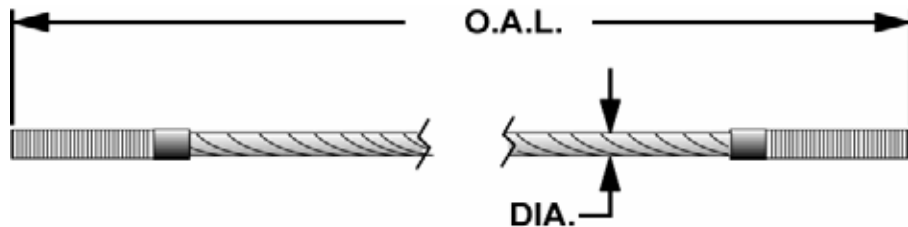

Eagle

Due to the large number of custom-sized lifts made by this manufacturer, it is recommended that all cables be measured prior to ordering. Please fill out the lift cable sheet at the beginning of this section.

PART NUMBER			
ALLPART #	EAGLE	DIA.	LIFT MODELS
EA-040-001	040-001	3/8"	TP10, TP9
EA-040-004	040-004	3/8"	TP12
EA-040-013	040-013	3/8"	TPO10-15, TPO10A-15
EA-040-000	040-000	3/8"	TPO10A, TPO9A, TPO10, TPO9
EA-040-014	040-014	3/8"	TPO10A-13, TPO10-13
EA-040-002	040-002	3/8"	TPO12
EA-040-003	040-003	3/8"	TPO12-179, TPO15
EA-040-051	040-051	3/8"	TPO15-EH