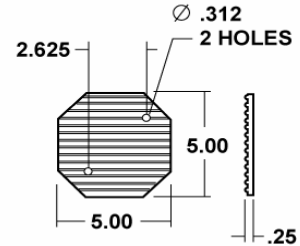

**AMERICAN / LIFT DIST
FORWARD / GEMINI
EAGLE / WHIP**
P.N. EA019-034