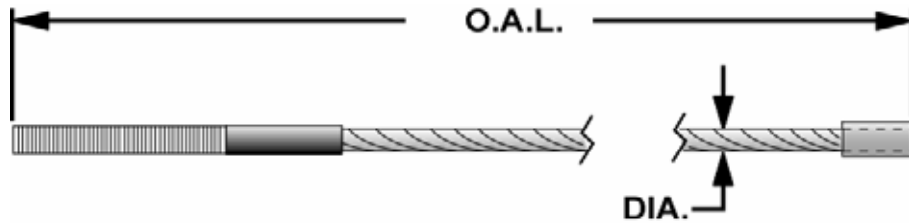

Acanus

PART NUMBER			
ALLPART #	ACANUS	DIA.	LIFT MODELS
AC-SP12CB007	SP-12-CB-007	7/16"	4-Post
AC-SP12CB008	SP-12-CB-008	7/16"	4-Post
AC-SP12CB009	SP-12-CB-009	7/16"	4-Post
AC-SP12CB010	SP-12-CB-010	7/16"	4-Post