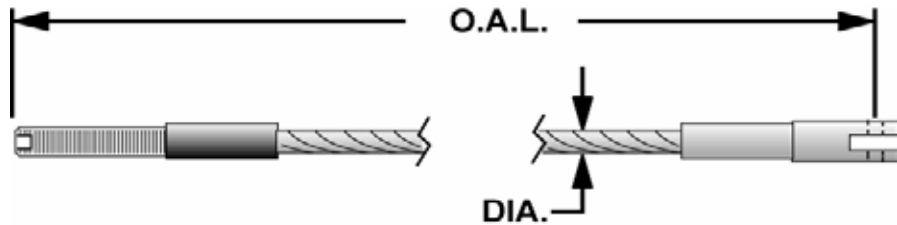

PART NUMBER			
ALLPART #	HYDRA LIFT	DIA.	LIFT MODELS
HY-27500	27500	7/16"	27
HY-48113	48113	7/16"	27
HY-48114	48114	7/16"	27
HY-		7/16"	27 & 27B
HY-28109	28109	7/16"	27 / 28
HY-26109	26109	3/8"	27ACF
HY-24110	24110	3/8"	27BP
HY-29010	29010	7/16"	29
HY-29015	29015		29 EH
HY-29109	29109		29
HY-28875	28875		
HY-29013	29013		29 Ext
HY-31604	31604	7/16"	31
HY-		7/16"	31
HY-48062	48062	7/16"	48 / 58
HY-48064	48064	7/16"	48 / 58 14' 6" ramp
HY-48063	48063	7/16"	48 / 58 14' 6" ramp