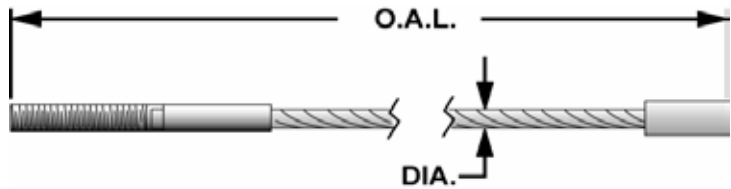

Manitowoc

PART NUMBER			
ALLPART #	MANITOWOC	DIA.	LIFT MODELS
MA-R18230-215/B-100-89	R18230-215/B-100-89	5/16"	CFF70S
MA-R18230-73/B-109-15	R18230-73/B-109-15	3/8"	CFF90
MA-R18230-180/B-115-30	R18230-180/B-115-30	5/16"	CBT70, GBT70
MA-B-115-44	B-115-44	5/16"	CBT-70
MA-R18230-223/B-120-03	R18230-223/B-120-03	3/8"	CBT90
MA-B120-03	B120-03	3/8"	CBT-90
MA-B100-43	B100-43	5/16"	CFF-70
MA-B-100-95	B-100-95	5/16"	CFF-70N
MA-B109-42	B109-42	3/8"	CFF-90 EXT KIT
MA-R18230-98/B-110-16	R18230-98/B-110-16	3/8"	CFF-90A
MA-B109-40	B109-40	3/8"	CFF-90S