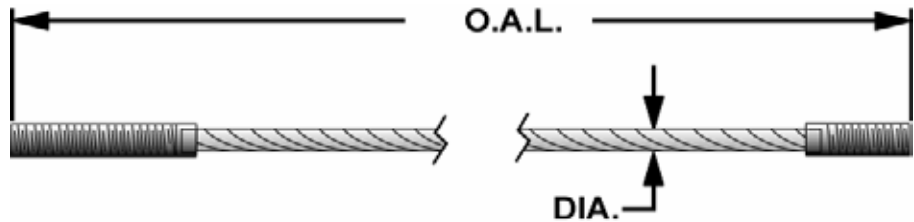

Wheel- tronics

PART NUMBER			
ALLPART #	WHEELTRONICS	DIA.	LIFT MODELS
WH-1-2039	1-2039	1/4"	S-21SS, S-21NS, 1969S
WH-1-1126	1-1126		
WH-1-1473	1-1473		
WH-1-1786	1-1786		
WH-2-0539	2-0539	9/16"	(LF) 12000, 12405 (AF,AFM), 12406
WH-2-0540	2-0540	9/16"	(LR) 12000, 12405 (AF, AFM), 12406, 12407 (AF, AFM)
WH-2-0541	2-0541	9/16"	(RR) 12000, 12405 (AF, AFM), 12406, 12407 (AF, AFM)
WH-2-0542	2-0542	9/16"	(RF) 12000, 12405 (AF, AFM), 12406
WH-2-0643	2-0643	9/16"	(LF) 10000, 10400, 10404AF, 12405ST, 12407AFX