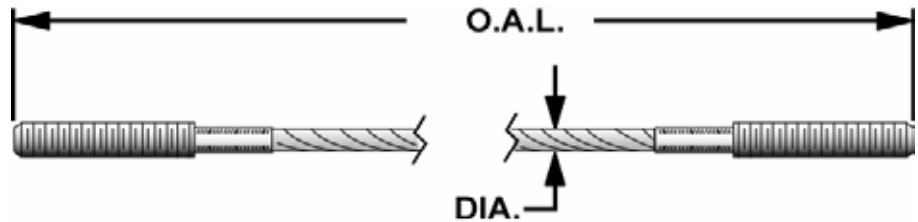

CABLE REFERENCE GUIDE

Bend Pak (CONT'D)

Due to the large number of custom-sized lifts made by this manufacturer, it is recommended that all cables be measured prior to ordering. Please fill out the lift cable sheet at the beginning of this section.

PART NUMBER			
ALLPART #	BEND PAK	DIA.	LIFT MODELS
BD-5595278	5595278	3/8"	SR-9C, 9AC (Cut to 135")
BD-5595313	5595313	3/8"	SR-9C, 9AC (Cut to 137")
BD-5595170	5595170	3/8"	SR-9C, 9AC (Cut to 139")
BD-5595312	5595312	3/8"	SR-9C, 9AC (Cut to 141")
BD-5595299	5595299	3/8"	SR-9C, 9AC (Cut to 143")
BD-5595276	5595276	3/8"	SR-9C, 9AC (Standard Height)
BD-5595223	5595223	3/8"	XL & PR-7CX, 7ACX, 9CX, 9ACX (Cut to 129")
BD-5595222	5595222	3/8"	XL & PR-7CX, 7ACX, 9CX, 9ACX (Cut to 131")
BD-5595209	5595209	3/8"	XL-7 & 9 (Standard Width)
BD-5595214	5595214	3/8"	XL-7C, 7AC, 9C, 9AC (Cut to 127")
BD-5595213	5595213	3/8"	XL-7C, 7AC, 9C, 9AC (Cut to 129")
BD-5595212	5595212	3/8"	XL-7C, 7AC, 9C, 9AC (Cut to 131")
BD-5595211	5595211	3/8"	XL-7C, 7AC, 9C, 9AC (Cut to 133")
BD-5595208	5595208	3/8"	XL-7C, 7AC, 9C, 9AC (Cut to 135")
BD-5595150	5595150	3/8"	XL-7C, 7AC, 9C, 9AC (Cut to 137")
BD-5595206	5595206	3/8"	XL-7C, 7AC, 9C, 9AC (Cut to 141")
BD-5595205	5595205	3/8"	XL-7C, 7AC, 9C, 9AC (Cut to 143")
BD-5595204	5595204	3/8"	XL-7C, 7AC, 9C, 9AC (Standard Height)
BD-5595210	5595210	3/8"	XL-7X & 9X (Standard Width)
BD-5595224	5595224	3/8"	XL-PR-7CX, 7ACX, 9CX, 9ACX (Cut to 127")
BD-5595221	5595221	3/8"	XL-PR-7CX, 7ACX, 9CX, 9ACX (Cut to 133")
BD-5595220	5595220	3/8"	XL-PR-7CX, 7ACX, 9CX, 9ACX (Cut to 135")
BD-5595219	5595219	3/8"	XL-PR-7CX, 7ACX, 9CX, 9ACX (Cut to 137")
BD-5595218	5595218	3/8"	XL-PR-7CX, 7ACX, 9CX, 9ACX (Cut to 139")
BD-5595217	5595217	3/8"	XL-PR-7CX, 7ACX, 9CX, 9ACX (Cut to 141")
BD-5595216	5595216	3/8"	XL-PR-7CX, 7ACX, 9CX, 9ACX (Cut to 143")
BD-5595215	5595215	3/8"	XL-PR-7CX, 7ACX, 9CX, 9ACX (Standard Height)