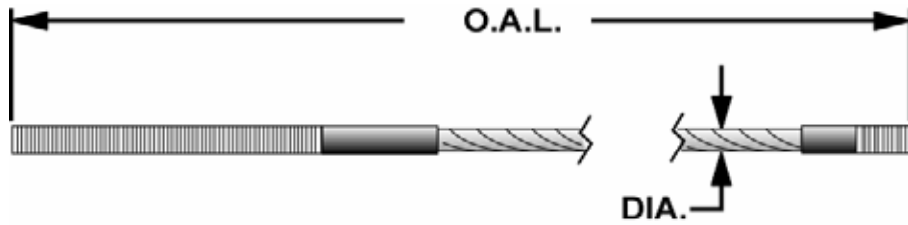

CABLE REFERENCE GUIDE

ALM

PART NUMBER			
ALLPART #	ALM	DIA.	LIFT MODELS
AL-B121215-10	B121215-10	7/16"	12000 4-Post Standard
AL-B121215-09	B121215-09	7/16"	12000 4-Post Standard
AL-B121215-08	B121215-08	7/16"	12000 4-Post Standard
AL-B121215-07	B121215-07	7/16"	12000 4-Post Standard
AL-B121215-16	B121215-16	7/16"	Alignment Rack
AL-B121215-13	B121215-13	7/16"	Alignment Rack
AL-B121215-14	B121215-14	7/16"	Alignment Rack
AL-B121215-15	B121215-15	7/16"	Alignment Rack