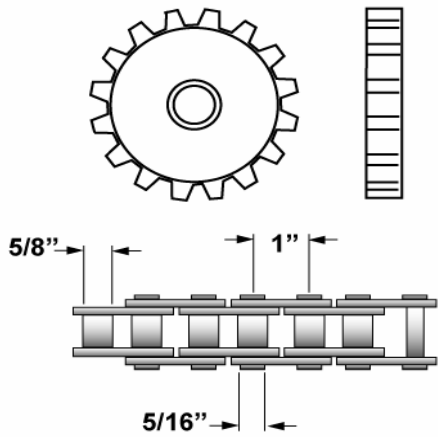

ENGINEERED CHAIN

TYPICAL
ROLLER BEARING

LCRC-80
80 SERIES ROLLER CHAIN