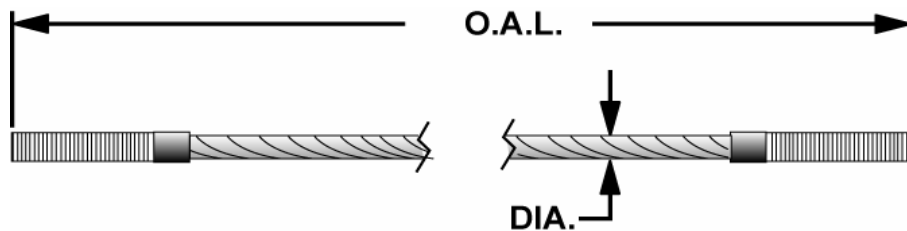

CABLE REFERENCE GUIDE

Globe

PART NUMBER			
ALLPART #	GLOBE	DIA.	LIFT MODELS
GL-DG 5540800-00	DG 5540800-00	3/8"	AFF-6071
GL-DL 5540800-00	DL 5540800-00	3/8"	AFF-7071
GL-4-8/DK 304080001	4-8/DK 304080001	5/32"	AFF-7071

Globe

PART NUMBER			
ALLPART #	GLOBE	DIA.	LIFT MODELS
GL-B-300180-5	B-300180-5	5/16"	2-Way Cable Assembly
GL-B-300180-8	B-300180-8	5/16"	2-Way Cable Assembly

Grand

Due to the large number of custom-sized lifts made by this manufacturer, it is recommended that all cables be measured prior to ordering. Please fill out the lift cable sheet at the beginning of this section.