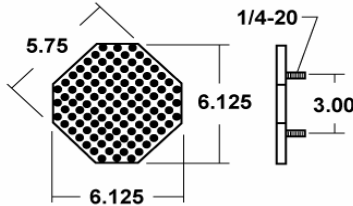

CHALLENGER / V B M
P.N. CH-200086DC (DIE CUT)
P.N. CH-200086UR (URETHANE)