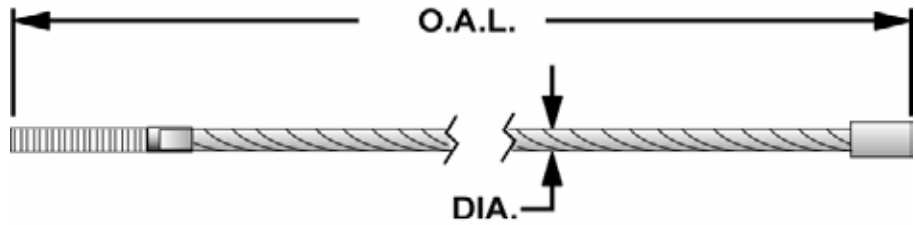

CABLE REFERENCE GUIDE

Challenger (CONT'D)

PART NUMBER			
ALLPART #	CHALLENGER	DIA.	LIFT MODELS
CH40060-S2	40060-S2	7/16"	40S and 40N Cable #2
CH40060-X1	40060-X1	7/16"	40XL Cable #1
CH40060-X2	40060-X2	7/16"	40XL Cable #2
CH40060-3	40060-3	7/16"	40XL, 40E, 40S, 40N Cable #3
CH40060-4	40060-4	7/16"	40XL, 40E, 40S, 40N Cable #4