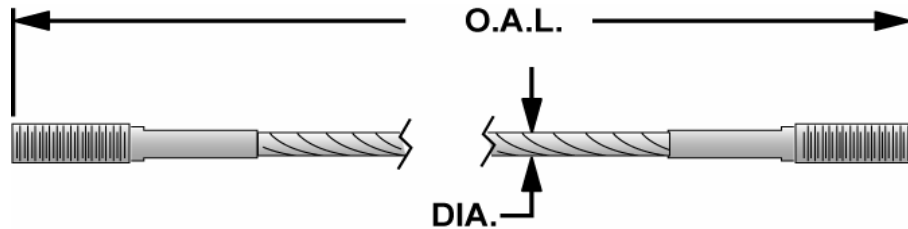

Western (Inground)

PART NUMBER			
ALLPART #	WESTERN	DIA.	LIFT MODELS
WE-F-600	F-600	1/4"	WP-2, AR-2 Up to June '85
WE-F-605	F-605	1/4"	P-2, After Mar '86