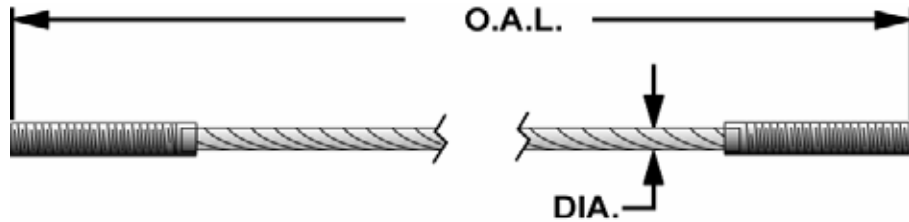

Lock Assemblies and Gears

More Coming Soon!

CABLE REFERENCE GUIDE

CABLE SPECIFICATIONS SHEET

CABLE REFERENCE GUIDE

ALM

PART NUMBER			
ALLPART #	ALM	DIA.	LIFT MODELS
AL-7001A	7001A	3/8"	7000 Asymmetric
AL-7001	7001	3/8"	7000 Symmetric
AL-A73128-01	A73128-01	1/4"	7002 A
AL-A93133-01	A93133-01	3/8"	9001

ALM

PART NUMBER			
ALLPART #	ALM	DIA.	LIFT MODELS
		3/8"	10001
			12001-2P
			15001
		3/8"	9001
		3/8"	9002
		3/8"	9002 A
		3/8"	9002 A Ext height 13'6"
		3/8"	9002 A Ext height 14'6"
		3/8"	9002 Ext height 13'6"
		3/8"	9002 Ext height 14'6"
		3/8"	9003
AL-A93033-16	A93033-16	3/8"	9003 A
AL-9920601	9920601	3/8"	