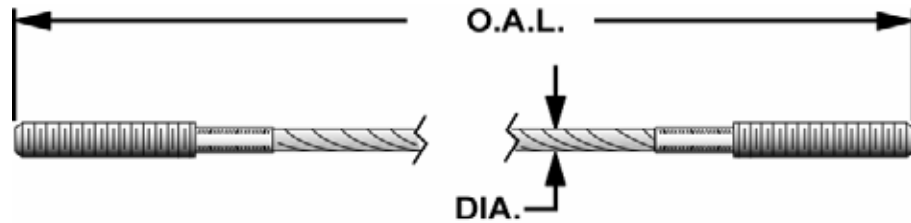

CABLE REFERENCE GUIDE

Bend Pak (CONT'D)

Due to the large number of custom-sized lifts made by this manufacturer, it is recommended that all cables be measured prior to ordering. Please fill out the lift cable sheet at the beginning of this section.

PART NUMBER			
ALLPART #	BEND PAK	DIA.	LIFT MODELS
BD-5595294	5595294	3/8"	BP-7C (Cut to 128")
BD-5595293	5595293	3/8"	BP-7C (Cut to 133")
BD-5595292	5595292	3/8"	BP-7C (Cut to 138")
BD-5595291	5595291	3/8"	BP-7C (Cut to 143")
BD-5595290	5595290	3/8"	BP-7C (Raised to 153")
BD-5595289	5595289	3/8"	BP-7C (Raised to 158")
BD-5595288	5595288	3/8"	BP-7C (Raised to 163")
BD-5595287	5595287	3/8"	BP-7C (Raised to 168")
BD-5595286	5595286	3/8"	BP-7C (Standard Height)
BD-5595160	5595160	3/8"	BP-9 (Standard Width)
BD-5595251	5595251	3/8"	BP-9 (Width 127")
BD-5595250	5595250	3/8"	BP-9 (Width 132")
BD-5595284	5595284	3/8"	BP-9AC (Cut to 128")
BD-5595285	5595285	3/8"	BP-9AC (Cut to 128")
BD-5595282	5595282	3/8"	BP-9AC (Cut to 133")
BD-5595283	5595283	3/8"	BP-9AC (Cut to 133")
BD-5595280	5595280	3/8"	BP-9AC (Cut to 138")
BD-5595281	5595281	3/8"	BP-9AC (Cut to 138")
BD-5595279	5595279	3/8"	BP-9AC (Cut to 143")
BD-5595278	5595278	3/8"	BP-9AC (Cut to 143")
BD-5595276	5595276	3/8"	BP-9AC (Raised to 153")
BD-5595277	5595277	3/8"	BP-9AC (Raised to 153")
BD-5595274	5595274	3/8"	BP-9AC (Raised to 158")
BD-5595275	5595275	3/8"	BP-9AC (Raised to 158")
BD-5595272	5595272	3/8"	BP-9AC (Raised to 163")
BD-5595273	5595273	3/8"	BP-9AC (Raised to 163")
BD-5595271	5595271	3/8"	BP-9AC (Raised to 168")
BD-5595170	5595170	3/8"	BP-9AC (Standard Height)
BD-5595175	5595175	3/8"	BP-9AC (Standard Height)
BD-5595302	5595302	3/8"	BP-9C (Cut to 128")
BD-5595301	5595301	3/8"	BP-9C (Cut to 133")