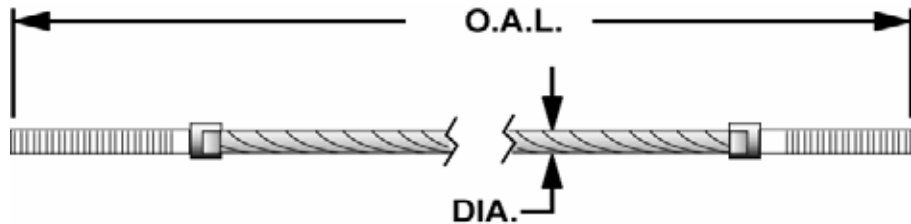

CABLE REFERENCE GUIDE

Manitowoc

PART NUMBER			
ALLPART #	MANITOWOC	DIA.	LIFT MODELS
MA-R18220-10	R18220-10	3/8"	F-42W41 & F-42W51

Manitowoc

PART NUMBER			
ALLPART #	MANITOWOC	DIA.	LIFT MODELS
MA-R18230-215/B-100-89	R18230-215/B-100-89	5/16"	CFF70S
MA-R18230-73/B-109-15	R18230-73/B-109-15	3/8"	CFF90
MA-R18230-180/B-115-30	R18230-180/B-115-30	5/16"	CBT70, GBT70
MA-B-115-44	B-115-44	5/16"	CBT-70
MA-R18230-223/B-120-03	R18230-223/B-120-03	3/8"	CBT90
MA-B120-03	B120-03	3/8"	CBT-90
MA-B100-43	B100-43	5/16"	CFF-70
MA-B-100-95	B-100-95	5/16"	CFF-70N
MA-B109-42	B109-42	3/8"	CFF-90 EXT KIT
MA-R18230-98/B-110-16	R18230-98/B-110-16	3/8"	CFF-90A
MA-B109-40	B109-40	3/8"	CFF-90S

Manitowoc

PART NUMBER			
ALLPART #	MANITOWOC	DIA.	LIFT MODELS
MA-SP12-CB-005	SP12-CB-005		138 (LF)
MA-SP12-CB-001	SP12-CB-001		168 & 204 (LF)
MA-SP12-CB-002	SP12-CB-002		168 & 204 (LR)
MA-SP12-CB-004	SP12-CB-004		168 & 204 (RF)
MA-SP12-CB-003	SP12-CB-003		168 & 204 (RR)