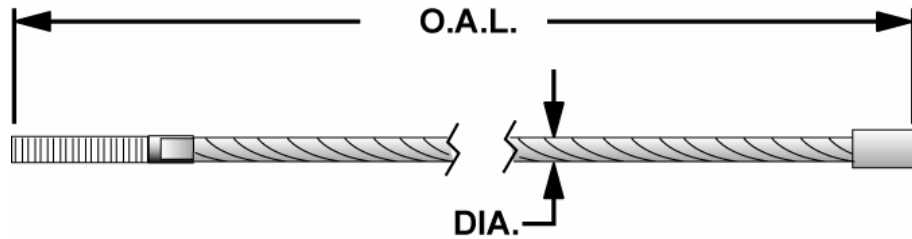

CABLE REFERENCE GUIDE

Gemini

Due to the large number of custom-sized lifts made by this manufacturer, it is recommended that all cables be measured prior to ordering. Please fill out the lift cable sheet at the beginning of this section.

PART NUMBER			
ALLPART #	GEMINI	DIA.	LIFT MODELS
EA-040-019A	040-019A	3/8"	GM 7000 XLT
EA-040-019B	040-019B	3/8"	GM 7000 XLT
EA-040-019C	040-019C	3/8"	GM 7000 XLT
EA-040-019D	040-019D	3/8"	GM 7000 XLT
EA-040-018A	040-018A	3/8"	GM 7000
EA-040-018B	040-018B	3/8"	GM 7000
EA-040-018C	040-018C	3/8"	GM 7000
EA-040-018D	040-018D	3/8"	GM 7000
EA-040-018A	040-018A	3/8"	IB7000
EA-040-018B	040-018B	3/8"	IB7000
EA-040-018C	040-018D	3/8"	IB7000
EA-040-018D	040-018D	3/8"	IB7000