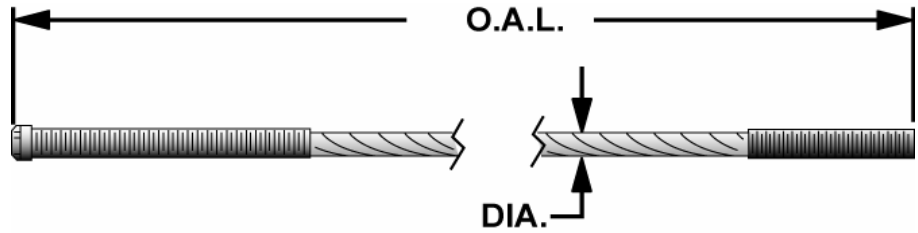

CABLE REFERENCE GUIDE

Western (Inground)

PART NUMBER			
ALLPART #	WESTERN	DIA.	LIFT MODELS
WE-F-602	F-602	5/16"	WP, AR-2 From July '85