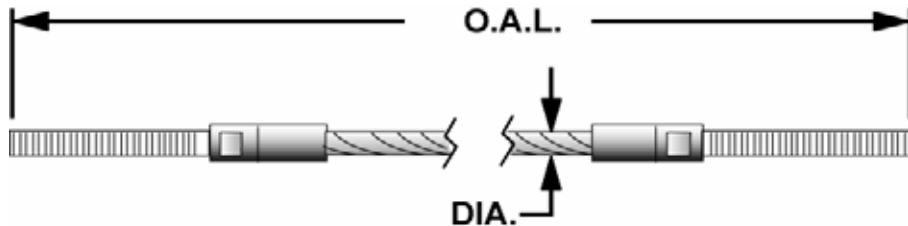

Nussbaum

PART NUMBER			
ALLPART #	NUSSBAUM	DIA.	LIFT MODELS
NU-20.028	20.028	5/16"	STL 7000
NU-25.059	25.059	10mm	HDL 12000
NU-25.059S		10mm	HDL 12000
NU-970405/80.032	970405/80.032	5/16"	SPL 8000 / NDL-8