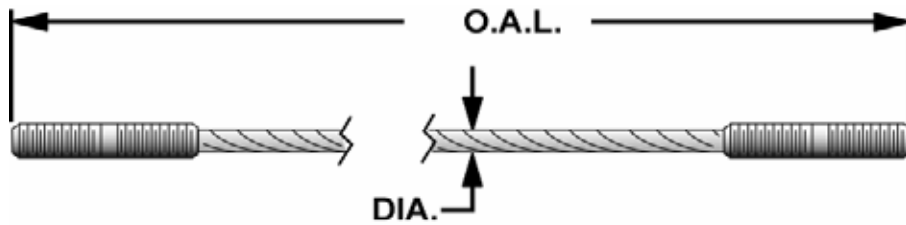

CABLE REFERENCE GUIDE

Ammco/ Ben Pearson (CONT'D)

PART NUMBER			
ALLPART #	AMMCO	DIA.	LIFT MODELS
BP-84171	84171	7/16"	QLR9 (RF) (8" sheave)
BP-84173	84173	7/16"	QLR9 (RR) (8" sheave)