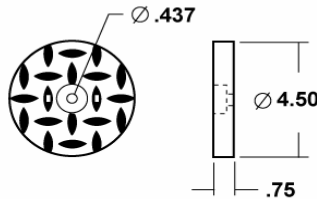

GLOBE / FORD SMITH
P.N. GL-7250DC (DIE CUT)