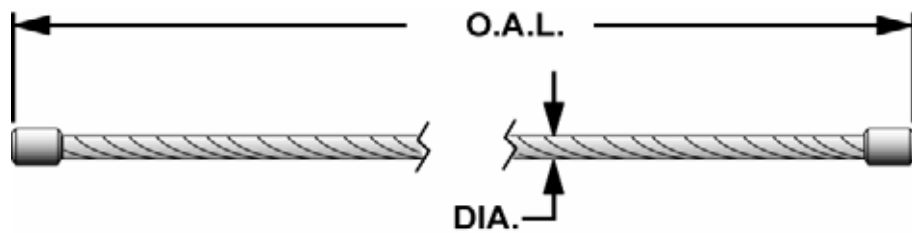

Globe/Ford Smith

PART NUMBER			
ALLPART #	GLOBE	DIA.	LIFT MODELS
GL-FS-013109	FS-013109	1/4"	AFO-7 & 9 12' Column
GL-FS-013196	FS-013196	1/4"	AFO-7 & 9 13' 6" Column
GL-FS-013269	FS-013269	1/4"	AFB-9
GL-FS-013360	FS-013360	1/4"