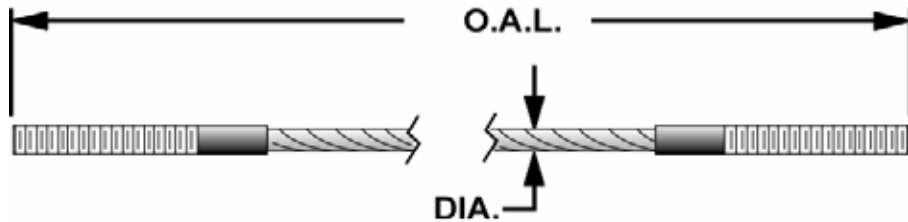

American Lift/Lift Distributors of America

Due to the large number of custom size lifts made by this manufacturer, it is recommended that all cables be measured prior to ordering. Please fill out the lift cable sheet at the beginning of this section.

PART NUMBER			
ALLPART #	American	DIA.	LIFT MODELS
AM80-02	AM80-02	3/8"	A-12KT, TPO12
AM80-08	AM80-08	3/8"	A-15KT, TPO15
AM80-04	AM80-04	1/4"	A-7KA, TP7AN
AM80-05	AM80-05	3/8"	A-7KF, TP7
AM80-03	AM80-03	1/4"	A-7KVA, TP7VA
AM80-07	AM80-07	3/8"	A-9K, A-9KA
AM80-06	AM80-06	3/8"	A-9KF, TP9
AM80-01	AM80-01	3/8"	TP09, TP09A