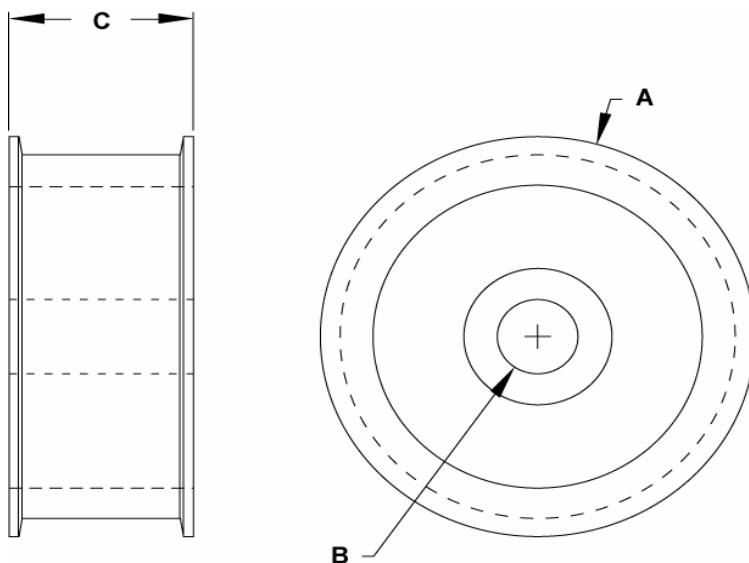

CHAIN BEARINGS

AllPart Supply provides you with the highest quality chain sheaves (bearings) available. Our bearings are custom-made to handle the heavy loads exerted by today's biggest lifts. We have both pressed bearing sheaves and heavy-duty bearings made to fit your lift.

ALLPART SUPPLY				
PART NUMBER	"A"	"B"	"C"	NOTES
AM031-000	4"	3/4"	1-3/4"	AMERICAN 7K
EA031-000	4"	3/4"	1-3/4"	Heavy Duty Bearing
EA031-001	2-1/2"	3/4"	1-3/4"	Heavy Duty Bearing
EA031-002	4"	1"	1-3/4"	Pressed in Bearing
EA031-003	4"	1-3/8"	1-3/4"	Pressind In Bearing
FO-102K07	2-1/2"	1-1/4"	1-3/4"	Heavy Duty Forward Rplmnt Main
FO-102K08	2-1/2"	1-1/4"	1-3/4"	Heavy Duty Forward Rplmnt Off
FO-996723	4"	1-1/4"	1-3/4"	Heavy Duty Forward Replacement