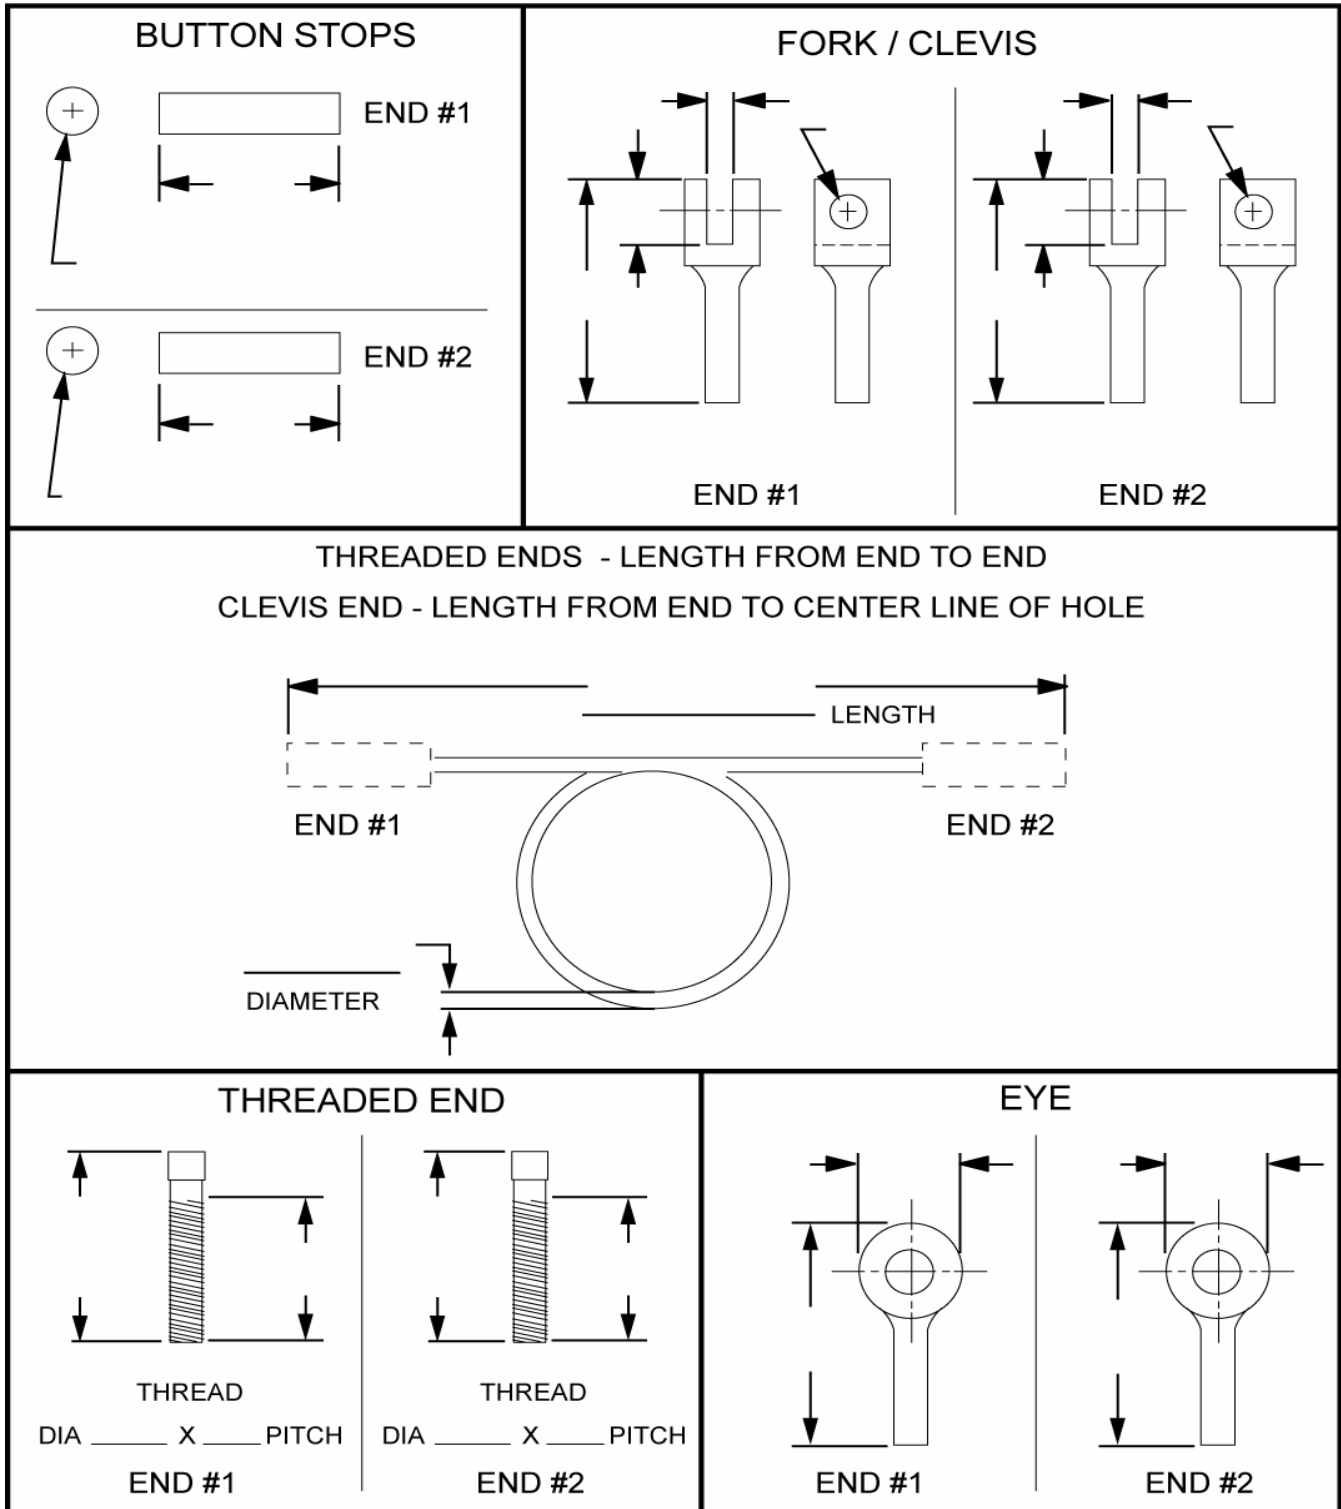

Lock Assemblies and Gears

More Coming Soon!

CABLE REFERENCE GUIDE

CABLE SPECIFICATIONS SHEET

CABLE REFERENCE GUIDE

ALM

PART NUMBER			
ALLPART #	ALM	DIA.	LIFT MODELS
AL-7001A	7001A	3/8"	7000 Asymmetric
AL-7001	7001	3/8"	7000 Symmetric
AL-A73128-01	A73128-01	1/4"	7002 A
AL-A93133-01	A93133-01	3/8"	9001