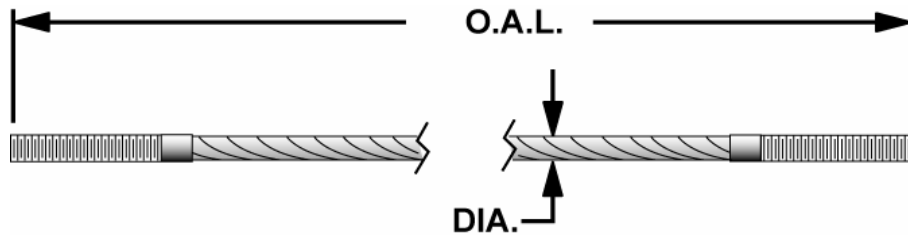

Gemini

Due to the large number of custom-sized lifts made by this manufacturer, it is recommended that all cables be measured prior to ordering. Please fill out the lift cable sheet at the beginning of this section.

PART NUMBER			
ALLPART #	GEMINI	DIA.	LIFT MODELS
EA-040-000	040-000	3/8"	GPO9A, GPO9
EA-040-001	040-001	3/8"	GP9F
		3/8"	GPO12