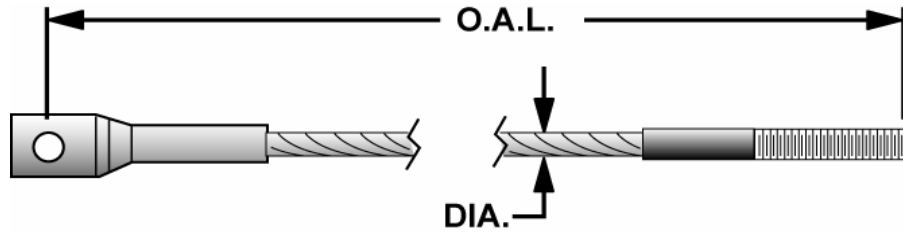

CABLE REFERENCE GUIDE

Hydra lift

PART NUMBER			
ALLPART #	HYDRA LIFT	DIA.	LIFT MODELS
	48062	3/8"	4-Post 48 / 5 14' 6" ramp
		3/8"	4-Post
		3/8"	4-Post

Hydra lift