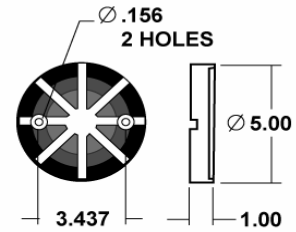

**NUSSBAUM / FORCE
PHOENIX**
P.N. NU-10157DC (DIE CUT)
P.N. NU1057UR (URETHANE)