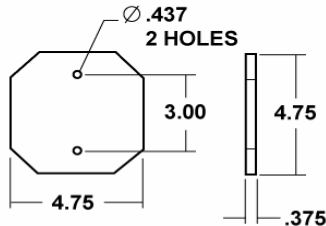

P M W / SNAP-ON
P.N. PMW-141001DC (DIE CUT)