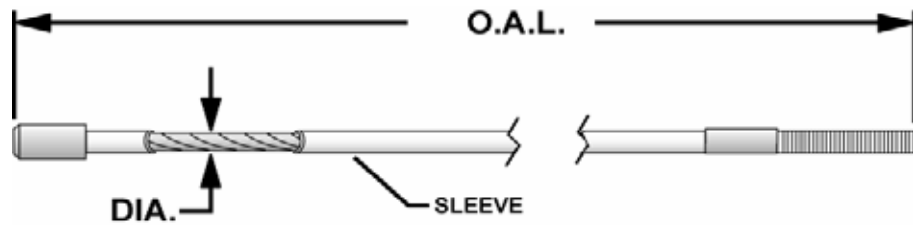

CABLE REFERENCE GUIDE

Acanus

PART NUMBER			
ALLPART #	ACANUS	DIA.	LIFT MODELS
AC-SP12CB020	SP-12-CB-020	3/8"	4-Post
AC-SP12CB021	SP-12-CB-021	3/8"	4-Post
AC-SP12CB022	SP-12-CB-022	3/8"	4-Post
AC-SP12CB023	SP-12-CB-023	3/8"	4-Post