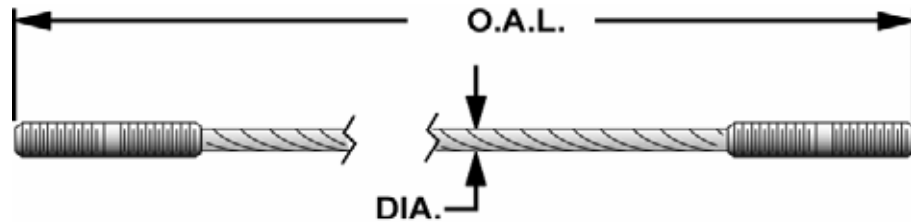

American Lift/Lift Distributors of America

Due to the large number of custom size lifts made by this manufacturer, it is recommended that all cables be measured prior to ordering. Please fill out the lift cable sheet at the beginning of this section.

PART NUMBER			
ALLPART #	American	DIA.	LIFT MODELS
AM80-02	AM80-02	3/8"	A-12KT, TPO12
AM80-08	AM80-08	3/8"	A-15KT, TPO15
AM80-04	AM80-04	1/4"	A-7KA, TP7AN
AM80-05	AM80-05	3/8"	A-7KF, TP7
AM80-03	AM80-03	1/4"	A-7KVA, TP7VA
AM80-07	AM80-07	3/8"	A-9K, A-9KA
AM80-06	AM80-06	3/8"	A-9KF, TP9
AM80-01	AM80-01	3/8"	TP09, TP09A

CABLE REFERENCE GUIDE

**Ammco/
Ben Pearson**

PART NUMBER			
ALLPART #	AMMCO	DIA.	LIFT MODELS
BP-84713	84713	1/4"	AL-7 146" Column
BP-84714	84714	1/4"	AL-7 146" Column
BP-84713-5	84713-5	1/4"	AL-7S
BP-83689-5	83689-5	5/16"	AO-9
BP-84916	84916	5/16"	APO-8
BP-84714-5	84714-5	1/4"	AS-7S
BP-82747	82747	1/4"	LAS7 (long)
BP-82746	82746	1/4"	LAS7 (short)
BP-82275	82275	5/16"	LAS9 (long)
BP-82274	82274	5/16"	LAS9 (short)
BP-82745	82745	1/4"	LASO7 (long)
BP-82744	82744	1/4"	LASO7 (short)
BP-82271	82271	5/16"	LASO9 (long)
BP-82270	82270	5/16"	LASO9 (short)
BP-82742	82742	1/4"	LMO7, ARTO5, TPAO5
BP-81927	81927	5/16"	LMO9, ART07, TPAO7
BP-81920	81920	9/32"	LMP7
BP-82743	82743	1/4"	LMP7, ART5, TPA5
BP-80696	80696	1/4"	LMP7OS, LPS7, LSP7
BP-81926	81926	5/16"	LMP9, ART7, TPA7
BP-81291	81291	7/16"	LTC-9 (LF)
BP-81289	81289	7/16"	LTC-9 (LR)
BP-81292	81292	7/16"	LTC-9 (RF)
BP-81290	81290	7/16"	LTC-9 (RR)
BP-83740	83740	5/16"	NDF7, NDF9
BP-82859	82859	1/4"	NDL5500, NDL7000 (long)
BP-82858	82858	1/4"	NDL5500, NDL7000 (short)
BP-83689	83689	5/16"	NDO7, NDO9, AO7, AO9
BP-82457	82457	7/16"	QLR-2000 (LF) (5" sheave)
BP-82455	82455	7/16"	QLR-2000 (LR) (5" sheave)
BP-82458	82458	7/16"	QLR2000 (RF) (5" sheave)
BP-84170	84170	7/16"	QLR9 (LF) (8" sheave)
BP-84172	84172	7/16"	QLR9 (LR) (8" sheave)