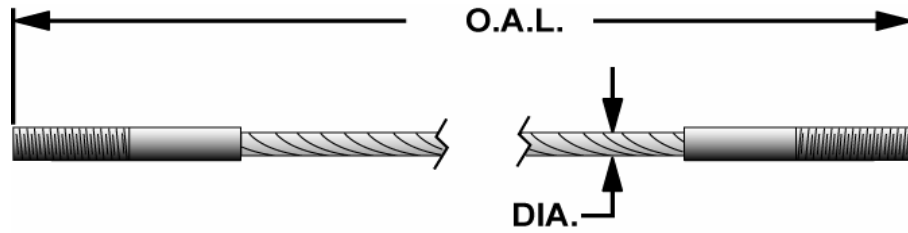

CABLE REFERENCE GUIDE

Western Surface Mount (CONT'D)

PART NUMBER			
ALLPART #	WESTERN	DIA.	LIFT MODELS
WE-S-513C	S-513	1/4"	WLO70, 70A June '92 - Nov '93
WE-S-512A	S-512	1/4"	WLO70A Oct '90 - June '92
WE-S-514	S-514	5/16"	WLO70R From Dec '93
WE-S-514S	S-514S	1/4"	WLO70R July '90 - June '92
WE-S-514	S-514	1/4"	WLO70R June '92 - Nov '93
WE-S-513C	S-509	1/4"	WLO72 From Dec '88
WE-S-511	S-511	1/4"	WLO72A From Dec '88
WE-S-506	S-506	1/4"	WLO7A From Dec '87
WE-S-505	S-505	5/16"	WLO9 From Oct '87
WE-S-515	S-515	5/16"	WLO90 July '90 - June '92
WE-S-515XL	S-515XL	3/8"	WLO90, 90A From Nov '93
WE-S-510	S-515L	5/16"	WLO90, 90A June '92 - Nov '93
WE-S-510	S-510	5/16"	WLO92 From Dec '88
WE-S-513C		1/4"	WO7/WO7A From Apr '91
WE-S-510		5/16"	WO9/WO9A Apr '91