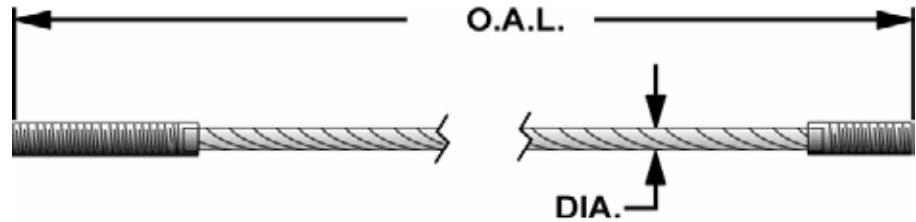

CABLE REFERENCE GUIDE

**Wheel-
tronics**

PART NUMBER			
ALLPART #	WHEELTRONICS	DIA.	LIFT MODELS
WH-2-0644	2-0644	9/16"	(LR) 10000, 10400, 40404AF, 12405ST, 12407AFX
WH-2-0645	2-0645	9/16"	(RR) 10000, 10400, 40404AF, 12405ST, 12407AFX
WH-2-0646	2-0646	9/16"	(RF) 10000, 10400, 40404AF, 12405ST, 12407AFX
WH-2-0943	2-0943	9/16"	(LF) MOT IV
WH-2-0944	2-0944	9/16"	(LR) MOT IV
WH-2-0945	2-0945	9/16"	(RR) MOT IV
WH-2-0946	2-0946	9/16"	(RF) MOT IV
WH-2-1094	2-1094	9/16"	(LR) 12407AF
WH-2-1095	2-1095	9/16"	(RR) 12407AF
WH-2-1287	2-1287	9/16"	(LF) 12404 (AF, AFM), 14407AF
WH-2-1288	2-1288	9/16"	(RF) 12404 (AF, AFM), 14407AF
WH-2-1360	2-1360		(LF) 18405 (AF, AFM), 18406
WH-2-1361	2-1361		(RF) 18405 (AF, AFM), 18406
WH-2-1362	2-1362		(LR) 18405 (AF, AFM), 18406
WH-2-1363	2-1363		(RR) 18405 (AF, AFM), 18406
WH-2-1445	2-1445		(LF)
WH-2-1446	2-1446		(LR)
WH-2-1447	2-1447		(RR)
WH-2-1448	2-1448		(RF)
WH-2-1504	2-1504	9/16"	(LF) 12407 (XT, AFMX), 14407AFX
WH-2-1505	2-1505	9/16"	(LR) 12407 (XT, AFMX), 14407AFX
WH-2-1506	2-1506	9/16"	(RR) 12407 (XT, AFMX), 14407AFX
WH-2-1507	2-1507	9/16"	(RF) 12407 (XT, AFMX), 14407AFX
WH-2-1791	2-1791	9/16"	(LF) Epic, 12402, 12402XT -- 172" Wheelbase
WH-2-1677	2-1677	9/16"	(LF) Epic, 12402, 12402XT -- 210" Wheelbase
WH-2-1792	2-1792	9/16"	(RF) Epic, 12402, 12402XT -- 172" Wheelbase
WH-2-1678	2-1678	9/16"	(RF) Epic, 12402, 12402XT -- 210" Wheelbase
WH-2-1679	2-1679	9/16"	(RL) Epic, 12402, 12402XT
WH-2-1680	2-1680	9/16"	(RR) Epic, 12402, 12402XT