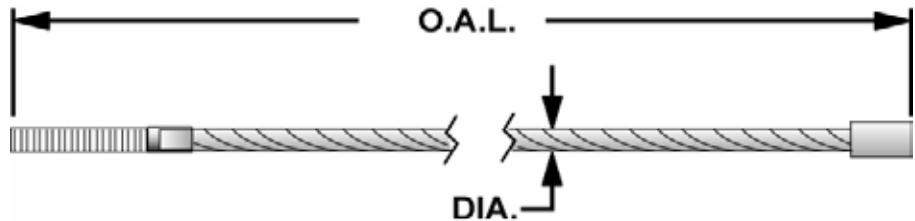

Challenger

PART NUMBER			
ALLPART #	CHALLENGER	DIA.	LIFT MODELS
CH40060-E1	40060-E1	7/16"	40E Cable #1
CH40060-E2	40060-E2	7/16"	40E Cable #2
CH40060-S1	40060-S1	7/16"	40S and 40N Cable #1