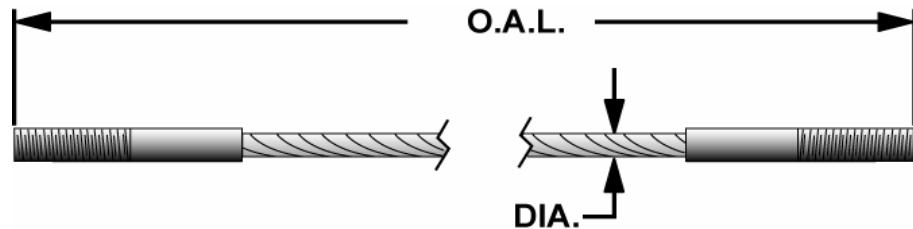

Western Surface Mount

PART NUMBER			
ALLPART #	WESTERN	DIA.	LIFT MODELS
WE-S-512		1/4"	W7 From Apr '91
WE-S-502L	S-502L	1/4"	WL7 Feb '83-Jan '88
WE-S-502	S-502	1/4"	WL7 From Jan '88
WE-S-512	S-512	1/4"	WL70 June '92 - Nov '93
WE-S-507	S-507	1/4"	WL72 From Dec '88
WE-S-503	S-503	5/16"	WL9 From Jan '88
WE-S-503XL	S-503XL	5/16"	WL9 July '87-Jan '88
WE-S-503L	S-503L	5/16"	WL9 May '87 - June '87
WE-S-516	S-516	5/16"	WL90/90A
WE-S-508	S-508	5/16"	WL92 From Dec '88
WE-S-504	S-504	1/4"	WLO7 Feb '86 - June '87
WE-S-504	S-504	1/4"	WLO7 From July '87
WE-S-513A	S-513	1/4"	WLO70 Mar '90 - June '90
WE-S-513B	S-513	1/4"	WLO70, 70A Apr '90 - June '92
WE-S-512	S-512	1/4"	WLO70, 70A From Nov '93
WE-S-510	S-513	5/16"	WLO70, 70A From Nov '93