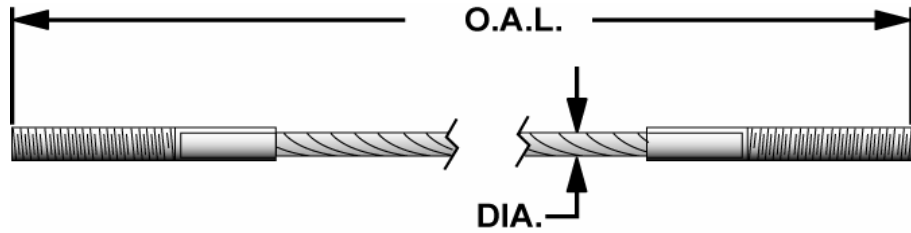

CABLE REFERENCE GUIDE

Challenger (CONT'D)

PART NUMBER			
ALLPART #	CHALLENGER	DIA.	LIFT MODELS
CH-70093	70093	1/4"	70000 after S/N 700707
CH-71020	71020	1/4"	71000
CH-A2115-0	A2115-0	5/16"	CL10
CH-A2115-2	A2115-2	5/16"	CL10-2
CH-A2115-3	A2115-3	5/16"	CL10-3
CH-A1115-0	A1115-0	1/4"	CL9
CH-A1115-2	A1115-2	1/4"	CL9-1
CH-A1115-3	A1115-3	1/4"	CL9-2
CH-200298	200298		SPLR