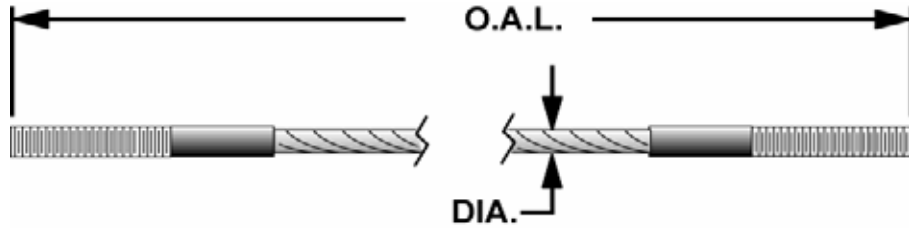

CABLE REFERENCE GUIDE

Forward

PART NUMBER			
ALLPART #	FORWARD	DIA.	LIFT MODELS
FO-992640	992640	3/8"	10000A2
FO-992601	992601	3/8"	7000 Floor plate
FO-992625	992625	3/8"	7000A
FO-992608	992608	3/8"	7500 Asymmetric
FO-992663	992663	3/8"	8000A / DP07A Short, DP7
FO-992662	992662	3/8"	8000A Long
FO-992631	992631	3/8"	9000 AN Long, 9000A 134" Ht
FO-992632	992632	3/8"	9000 AN Short, 9000A 134" Ht
FO-992614	992614	3/8"	9000 OH
FO-992630	992630	3/8"	9000A Short, 10000A Short
FO-992645	992645	3/8"	9000B
FO-992624	992624	3/8"	9000B Floor plate
FO-992627	992627	3/8"	DP09, DP-97, DPO10, DP-10/10KA, 9000A
FO-992639	992639	3/8"	DP09A2
FO-992626	992626	7/16"	DP12, DP15,
		7/16"	DP12-2, DP15-2
FO-992659	992659	3/8"	DP9, DP10 2' Ext
FO-992628	992628	3/8"