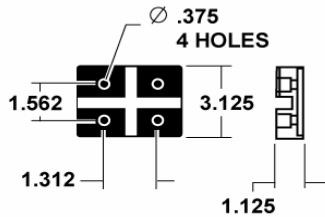

GLOBE
P.N. GL-7250UR (URETHANE)