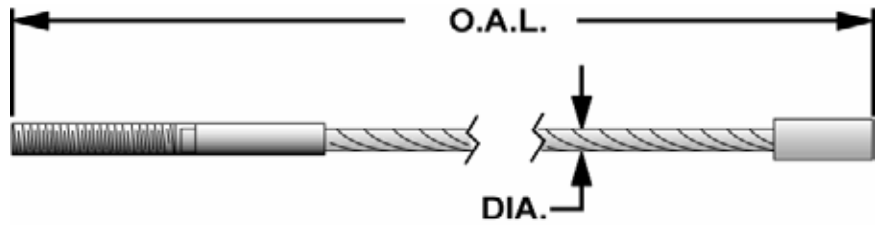

CABLE REFERENCE GUIDE

Manitowoc

PART NUMBER			
ALLPART #	MANITOWOC	DIA.	LIFT MODELS
MA-SP12-CB-006	SP12-CB-006		138 (LR)
MA-SP12-CB-007	SP12-CB-007		138 (RR)
MA-SP12-CB-008	SP12-CB-008		138 (RF)