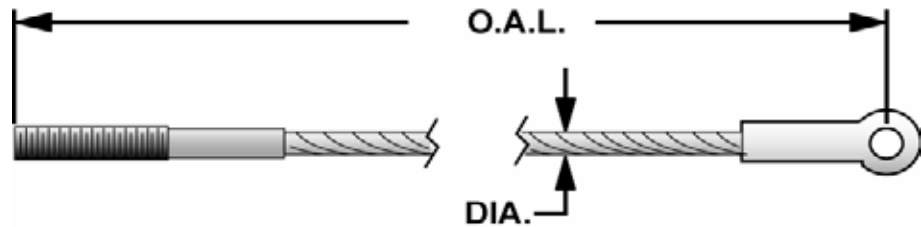

Rotary

PART NUMBER			
ALLPART #	ROTARY	DIA.	LIFT MODELS
RO-FJ73-1	FJ73-1	1/4"	SP70, SP74