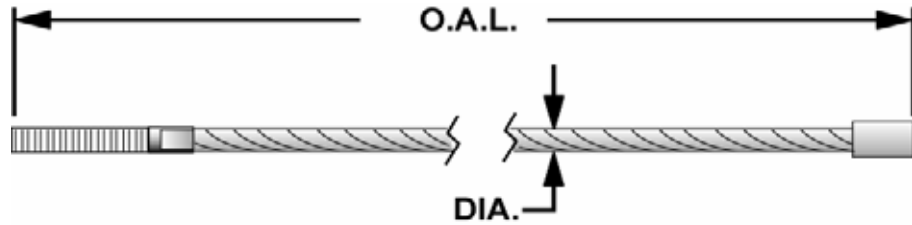

CABLE REFERENCE GUIDE

Rotary 4 Post (CONT'D)

PART NUMBER			
ALLPART #	ROTARY	DIA.	LIFT MODELS
RO-FC547	FC547	7/16"	QL4P, SM122L, AR122L, QLHV (RF)
RO-FC5551-11	FC5551-11	7/16"	QL4P-EL2, QLHV-EL2 (LF)
RO-FC5551-12	FC5551-12	7/16"	QL4P-EL2, QLHV-EL3 (RF)
RO-FC5563	FC5563	5/8"	SM, SMA270, 300
RO-FC5564	FC5564	5/8"	SM, SMA271, 301
RO-FC5565	FC5565	5/8"	SM, SMA272, 302
RO-FC5570	FC5570		SM, SMA360, 440, 500
RO-FC5571	FC5571		SM, SMA361, 441, 501
RO-FC5573	FC5573		SM, SMA363, 443, 503
RO-FC5572	FC5572		SM, SMA364, 442, 502
RO-FC5574	FC5574		SM, SMA364, 444, 504
RO-FC546-1	FC546-1	7/16"	SM101 (LF)
RO-FC547-1	FC547-1	7/16"	SM101 (RF)
RO-FC544	FC544	7/16"	SM101, AR122S, SM122S, SM121, AR120EL1, SM120-EL1, AR120S, SM120S, AR120L, SM120L, SM88, AR122-EL2, SM122-EL2, ARO122S, SMO122S, ARO122L, SMO122L, ARO122-EL2, SMO122-EL2 (LR)
RO-FC5647-2	FC5647-2	7/16"	SM120-EL1, ARO120-EL1 (LF)
RO-FC5647-1	FC5647-1	7/16"	SM120-EL1, ARO120-EL1 (RF)
RO-FC545	FC545	7/16"	SM122, QL4P, QLHV, AR122S, ARO120-EL1, SM120-EL1, SM101, AR120S, SM120S, SM122L, SR122L, QL4P-EL2, QLHV-EL2, ARO122S, SMO122S, ARO122L, SMO122L, ARO122-EL2, SMO122-EL2, SM88 (RR)
RO-FC5617	FC5617	7/16"	SM122S, SM120S, SM88, AR122S, ARO120S (RF)
RO-FC5618	FC5618	7/16"	SM122S, SM120S, SM88, ARO120S, AR122S (LF)
RO-S130024	S130024	7/16"	SM1233L, AR123L (LF)
RO-S130020	S130020	7/16"	SM123-EL2, AR123-EL2
RO-S130021	S130021	7/16"	SM123-EL2, AR123-EL2
RO-S130025	S130025	7/16"	SM123L, AR123L (RF)