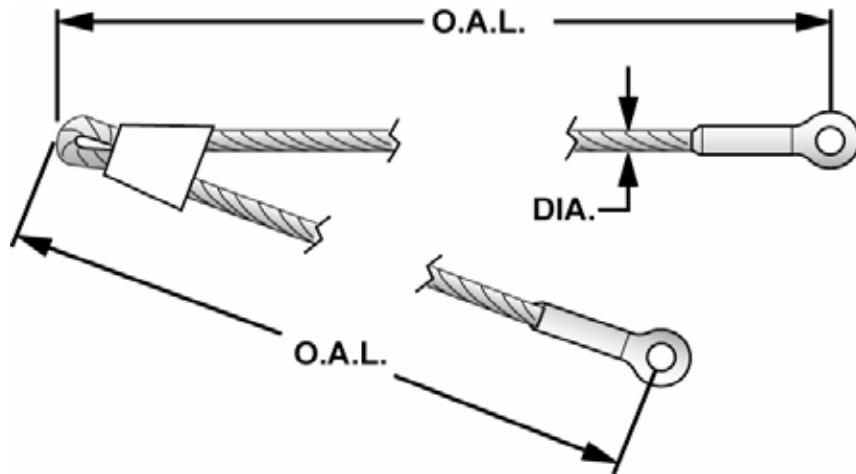

Globe

PART NUMBER			
ALLPART #	GLOBE	DIA.	LIFT MODELS
GL-B-300180-5	B-300180-5	5/16"	2-Way Cable Assembly
GL-B-300180-8	B-300180-8	5/16"	2-Way Cable Assembly