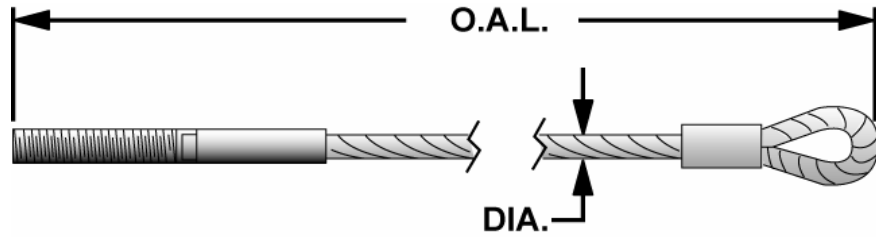

CABLE REFERENCE GUIDE

Manitowoc

PART NUMBER			
ALLPART #	MANITOWOC	DIA.	LIFT MODELS
MA-R18220-10	R18220-10	3/8"	F-42W41 & F-42W51