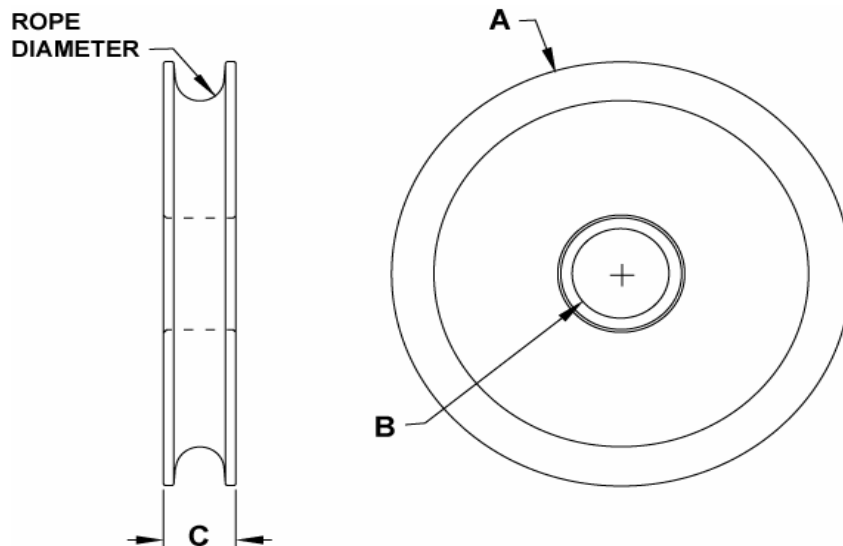

WIRE ROPE SHEAVES

AllPart Supply's wire rope sheaves are all steel and use the highest quality oil-impregnated bushings available. Our sheaves have a protective coating to reduce rusting.

ALLPART SUPPLY				
PART NUMBER	"A"	"B"	"C"	ROPE DIAMETER
AC-SP10PC-017	6-3/4"	1-1/2"	7/8"	7/16" ACANAS/ HYDR.
AM-040	4-1/4"	1"	5/8"	1/4" AMERICAN
AM-060	6-1/8"	1-1/4"	3/4"	3/8" AMERICAN
BD-5575310	3"	3/4"	5/8"	3/8" BEND PAK
BD-5575320	6"			3/8" BEND PAK
CH-31019	5"	1-3/8"	1"	3/8" CHALLENGER
CH-A1041	3-5/8"	1"	7/8"	3/8" CHALLENGER
CH-40050				CHALLENGER 4 POST
CH-36025	5"	1"	1"	3/8" CHALLENGER
EA301-116	8"	1"	3/4"	3/8" EAGLE / GEMINI
EA301-321	4-3/4"	1"	3/4"	3/8" EAGLE / GEMINI
EA-301-515	3-5/8"	1"	3/4"	3/8" EAGLE / GEMINI
EA-337-132	4"	3/4"	3/4"	3/8" EAGLE / GEMINI
EA-P52002	6-3/4"	1"	3/4"	3/8" EAGLE / GEMINI
FO-1070900	3-1/2"	3/4"	3/4"	5/16" FORWARD
FO-995020	4"	1-3/8"	3/4"	3/8" FORWARD
FO-995030	5"	1-3/8"	3/4"	3/8" FORWARD
RO-FC522-5	7"	1-1/4"	3/4"	7/16" ROTARY
RO-FC548	8-1/8"	1-1/2"	7/8"	7/16" ROTARY
RO-FC5804-2	8-7/8"	1-1/2"	7/8"	7/16" ROTARY
RO-N377	3-1/2"	3/4"	3/4"	1/4" ROTARY
RO-N417-1	3-1/2"	3/4"	3/4"	3/8" ROTARY
WE-S600				3/8" WESTERN