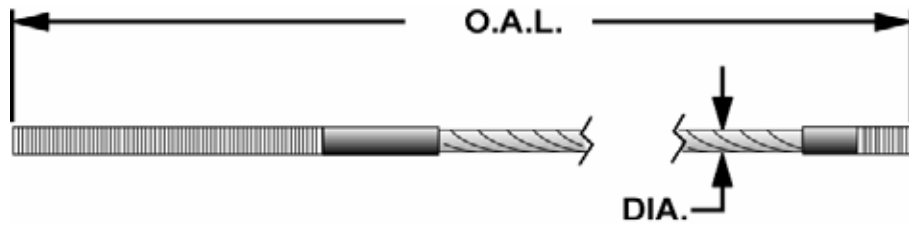

Lock Assemblies and Gears

More Coming Soon!

CABLE REFERENCE GUIDE

CABLE SPECIFICATIONS SHEET

CABLE REFERENCE GUIDE

ALM

PART NUMBER			
ALLPART #	ALM	DIA.	LIFT MODELS
AL-7001A	7001A	3/8"	7000 Asymmetric
AL-7001	7001	3/8"	7000 Symmetric
AL-A73128-01	A73128-01	1/4"	7002 A
AL-A93133-01	A93133-01	3/8"	9001

ALM

PART NUMBER			
ALLPART #	ALM	DIA.	LIFT MODELS
		3/8"	10001
			12001-2P
			15001
		3/8"	9001
		3/8"	9002
		3/8"	9002 A
		3/8"	9002 A Ext height 13'6"
		3/8"	9002 A Ext height 14'6"
		3/8"	9002 Ext height 13'6"
		3/8"	9002 Ext height 14'6"
		3/8"	9003
AL-A93033-16	A93033-16	3/8"	9003 A
AL-9920601	9920601	3/8"	