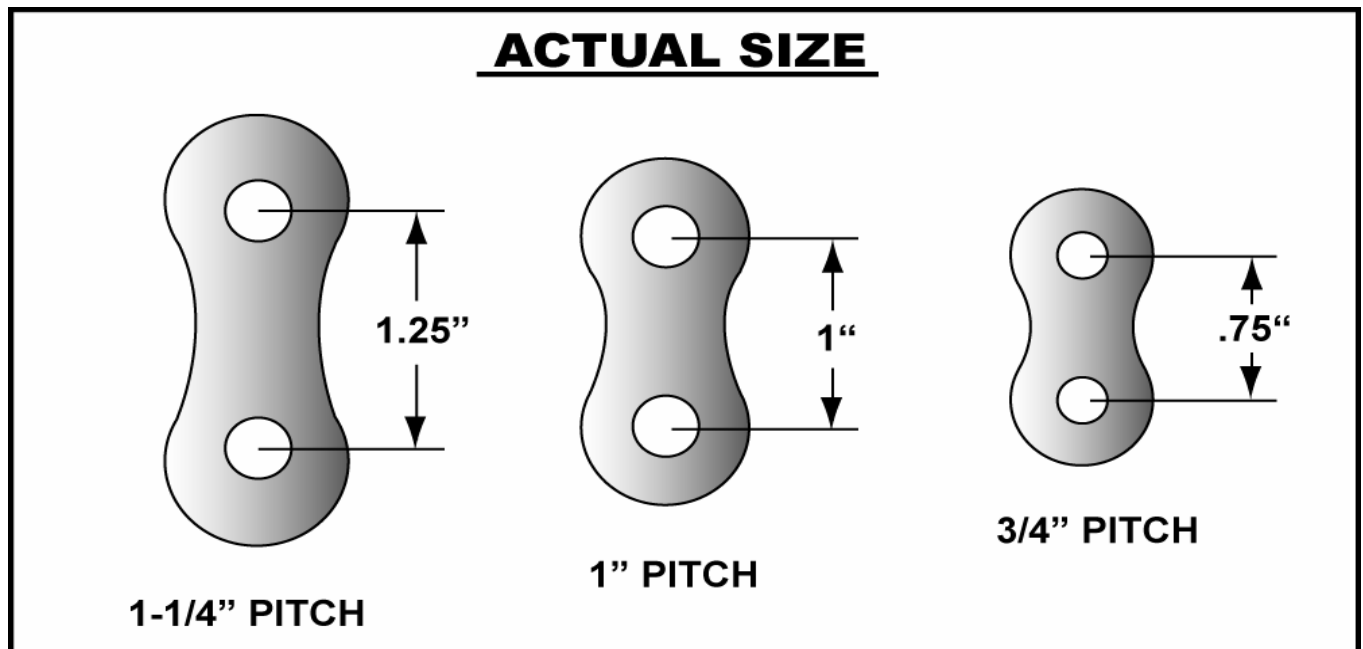

FEMALE
(OUTER)

MALE
(INNER)