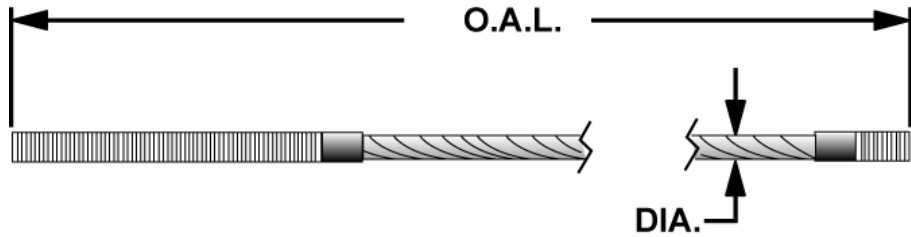

CABLE REFERENCE GUIDE

Worth

Due to the large number of custom-sized lifts made by this manufacturer, it is recommended that all cables be measured prior to ordering. Please fill out the lift cable sheet at the beginning of this section.

PART NUMBER			
ALLPART #	WORTH	DIA.	LIFT MODELS
WO-L1029	L1029	3/8"	4-Post 9,000 lb.
WO-L1030	L1030	3/8"	4-Post 9,000 lb.
WO-L2084	L2084	3/8"	4-Post 9,000 lb.
WO-L2084L	L2084L	3/8"	4-Post 9,000 lb.

Worth