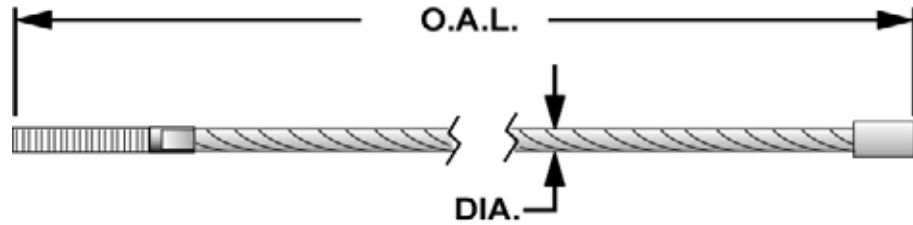

CABLE REFERENCE GUIDE

Rotary (inground)

PART NUMBER			
ALLPART #	ROTARY	DIA.	LIFT MODELS
RO-FD6342	FD6342		
RO-FJ31-1	FJ31-1		FP28H
RO-FJ32-1	FJ32-1		
RO-FD6166-3	FD6166-3		
RO-FD6166-5	FD6166-5		
RO-FD6166-4	FD6166-4		
RO-FD6165	FD6165