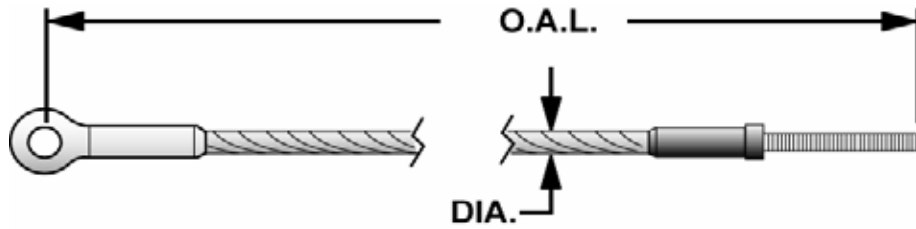

CABLE REFERENCE GUIDE

Globe

PART NUMBER			
ALLPART #	GLOBE	DIA.	LIFT MODELS
GL-DG 5540800-00	DG 5540800-00	3/8"	AFF-6071
GL-DL 5540800-00	DL 5540800-00	3/8"	AFF-7071
GL-4-8/DK 304080001	4-8/DK 304080001	5/32"	AFF-7071