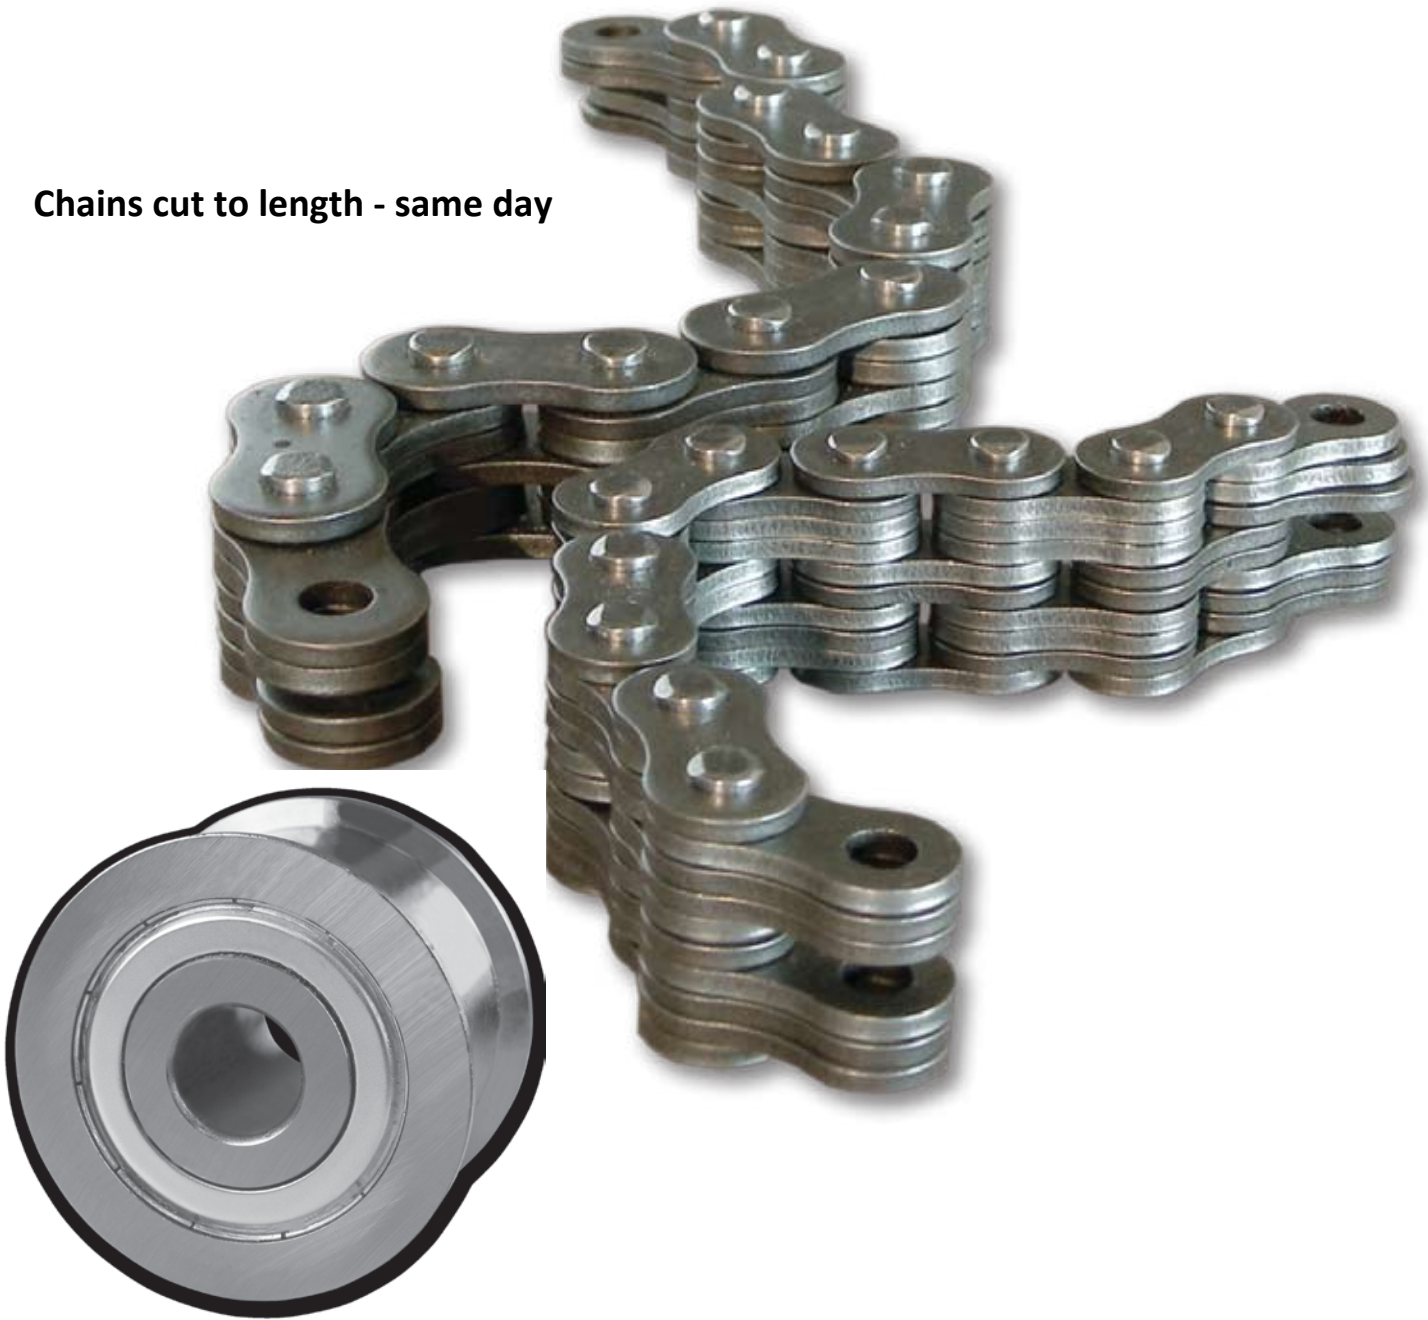

**Chains cut to length - same day**

**HD Bearing replacements - better than OEM**

## ENGINEERED CHAIN

| <p>TYPICAL ROLLER BEARING</p>  <p>LCRC-80<br/>80 SERIES ROLLER CHAIN</p> | <p>TYPICAL ROLLERLESS BEARING</p>  <p>LCRL-85<br/>85 SERIES ROLLERLESS CHAIN</p> |
|---|--|
| <p>PITCH<br/>.625"</p>  <p>LCBL-544</p>                                | <p>PITCH<br/>.750"</p>  <p>LCBL-634</p>                                       |
| <p>PITCH<br/>.750"</p>  <p>LCBL-644</p>                                | <p>PITCH<br/>.750"</p>  <p>LCBL-646</p>                                       |
| <p>PITCH<br/>.750"</p>  <p>LCBL-666</p>                                | <p>PITCH<br/>1"</p>  <p>LCBL-834</p>  |
| <p>PITCH<br/>1"</p>  <p>LCBL-844</p>                                   | <p>PITCH<br/>1.25"</p>  <p>LCBL-1044</p>                                      |

# Chains and Bearings

| ALLPART SUPPLY  |        |        |        |                                |
|-----------------|--------|--------|--------|--------------------------------|
| PART NUMBER     | "A"    | "B"    | "C"    | NOTES                          |
| LCBE-04.0AM     | 4      | 3/4    | 1-3/4" | AMERICAN 7K                    |
| LCBE-4.125HD    | 4      | 3/4    | 1-3/4" | Heavy Duty Bearing             |
| LCBE-02.5HD     | 2-1/2  | 3/4    | 1-3/4" | Heavy Duty Bearing             |
| LCBE-4.125-1    | 4      | 1      | 1-3/4" | Pressed in Bearing             |
| LCBE-04.0-1.375 | 4      | 1-3/8  | 1-3/4" | Pressed In Bearing             |
| FO-102K07       | 2-1/2" | 1-1/4" | 1-3/4" | Heavy Duty Forward Rplmnt Main |
| FO-102K08       | 2-1/2" | 1-1/4" | 1-3/4" | Heavy Duty Forward Rplmnt Off  |
| FO-996723       | 4"     | 1-1/4" | 1-3/4" | Heavy Duty Forward Replacement |
|                 |        |        |        |                                |