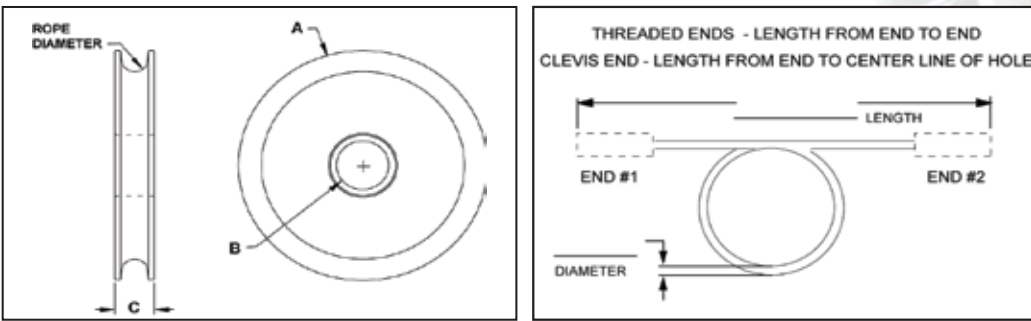

- Custom Made To Order - Same Day
- Rolled Threads, Not Cut
- Custom Sizes Available - Same Day
- Long Lasting, Highly Durable, Quality Cables
Lift Safety Feature
- Rare Sizes...No Problem

AllPart Supply's wire rope sheaves are all steel and use the highest quality oil-impregnated bushings available. Our sheaves have a protective coating to reduce rusting.

ALLPART SUPPLY				
PART NUMBER	"A"	"B"	"C"	ROPE DIAMETER
AC-SP10PC-017	6-3/4"	1-1/2"	7/8"	7/16" ACANUS/ HYDR.
BD-5575310	3"	3/4"	5/8"	3/8" BEND PAK
BD-5575320	6"	1-3/8"	3/4"	3/8" BEND PAK
CH-31019	5"	1-3/8"	1"	3/8" CHALLENGER
CH-A1041	3-5/8"	1"	7/8"	3/8" CHALLENGER
CH-40050	8"	1-1/2"	7/8"	CHALLENGER 4 POST
CH-36025	5"	1"	1"	3/8" CHALLENGER
FO-1070900	3-1/2"	3/4"	3/4"	5/16" FORWARD
FO-995020	4"	1-3/8"	3/4"	3/8" FORWARD
FO-995030	5"	1-3/8"	3/4"	3/8" FORWARD
RO-FC522-5	7"	1-1/4"	3/4"	7/16" ROTARY
RO-FC548	8-1/8"	1-1/2"	7/8"	7/16" ROTARY
RO-FC5804-2	8-7/8"	1-1/2"	7/8"	7/16" ROTARY
RO-N377	3-1/2"	3/4"	3/4"	1/4" ROTARY
RO-N417-1	3-1/2"	3/4"	3/4"	3/8" ROTARY
SH-03.25	4-1/4"	1"	5/8"	1/4" AMERICAN
SH-03.625	3-5/8"	1"	3/4"	3/8" EAGLE / GEMINI
SH-04	4"	3/4"	3/4"	3/8" EAGLE / GEMINI
SH-04.75	4-3/4"	1"	3/4"	3/8" EAGLE / GEMINI
SH-060AM	6-1/8"	1-1/4"	3/4"	3/8" AMERICAN
SH-06.75	6-3/4"	1"	3/4"	3/8" EAGLE / GEMINI
SH-08	8"	1"	3/4"	3/8" EAGLE / GEMINI
WE-S600	4"	3/4"	3/4"	3/8" WESTERN