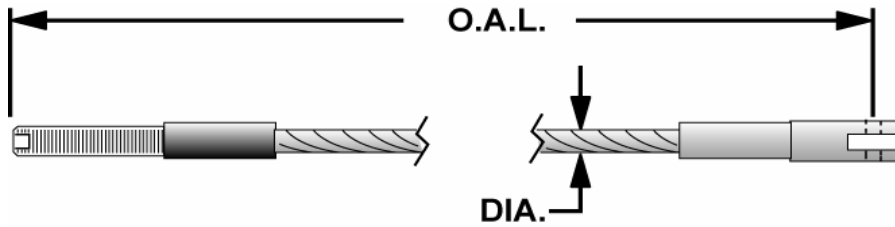

PART NUMBER		OVERALL LENGTH	DIA.	LIFT MODELS
ALLPART #	HYDRA LIFT			
HY-27500	27500	25' 5 1/2"	7/16"	27
HY-48113	48113	33' 3 1/2"	7/16"	27
HY-48114	48114	38' 2 3/4"	7/16"	27
HY-		26' 1/2"	7/16"	27 & 27B
HY-28109	28109	26' 8 1/2"	7/16"	27 / 28
HY-26109	26109	34' 3/4"	3/8"	27ACF
HY-24110	24110	26' 5 1/2"	3/8"	27BP
HY-29010	29010	34' 3 1/4"	7/16"	29
HY-29015	29015	42' 4"		29 EH
HY-29109	29109			29
HY-28875	28875	27' 8 1/2"		
HY-29013	29013	38' 4"		29 Ext
HY-31604	31604	32' 9"	7/16"	31
HY-		36' 9"	7/16"	31
HY-48062	48062	16' 4 1/2"	7/16"	48 / 58
HY-48064	48064	36' 8 1/4"	7/16"	48 / 58 14' 6" ramp
HY-48063	48063	31' 9 1/2"	7/16"	48 / 58 14' 6" ramp