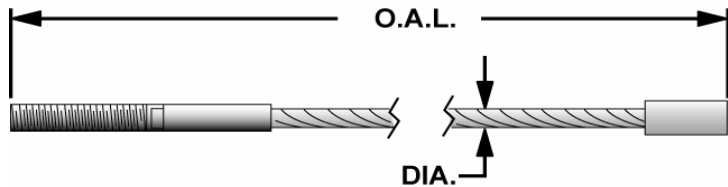

Manitowoc

PART NUMBER		OVERALL LENGTH	DIA.	LIFT MODELS
ALLPART #	MANITOWOC			
MA-R18230-215/B-100-89	R18230-215/B-100-89		5/16"	CFF70S
MA-R18230-73/B-109-15	R18230-73/B-109-15	32' 4"	3/8"	CFF90
MA-R18230-180/B-115-30	R18230-180/B-115-30	25' 11"	5/16"	CBT70, GBT70
MA-B-115-44	B-115-44		5/16"	CBT-70
MA-R18230-223/B-120-03	R18230-223/B-120-03		3/8"	CBT90
MA-B120-03	B120-03		3/8"	CBT-90
MA-B100-43	B100-43	32' 4"	5/16"	CFF-70
MA-B-100-95	B-100-95		5/16"	CFF-70N
MA-B109-42	B109-42		3/8"	CFF-90 EXT KIT
MA-R18230-98/B-110-16	R18230-98/B-110-16		3/8"	CFF-90A
MA-B109-40	B109-40		3/8"	CFF-90S