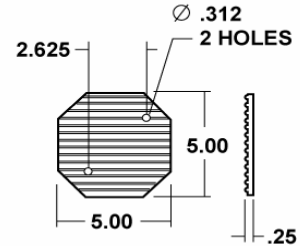

AMERICAN / LIFT DIST
FORWARD / GEMINI
EAGLE / WHIP
P.N. EA019-034