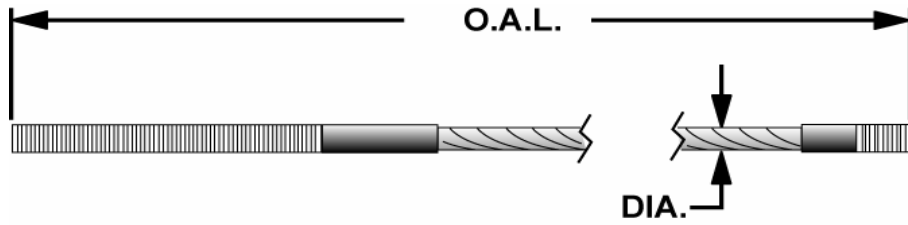

CABLE REFERENCE GUIDE

ALM

PART NUMBER		OVERALL LENGTH	DIA.	LIFT MODELS
ALLPART #	ALM			
AL-B121215-10	B121215-10	10' 6 1/4"	7/16"	12000 4-Post Standard
AL-B121215-09	B121215-09	27' 10 1/2"	7/16"	12000 4-Post Standard
AL-B121215-08	B121215-08	12' 5"	7/16"	12000 4-Post Standard
AL-B121215-07	B121215-07	33' 1 7/8"	7/16"	12000 4-Post Standard
AL-B121215-16	B121215-16		7/16"	Alignment Rack
AL-B121215-13	B121215-13		7/16"	Alignment Rack
AL-B121215-14	B121215-14		7/16"	Alignment Rack
AL-B121215-15	B121215-15		7/16"	Alignment Rack

Acanus