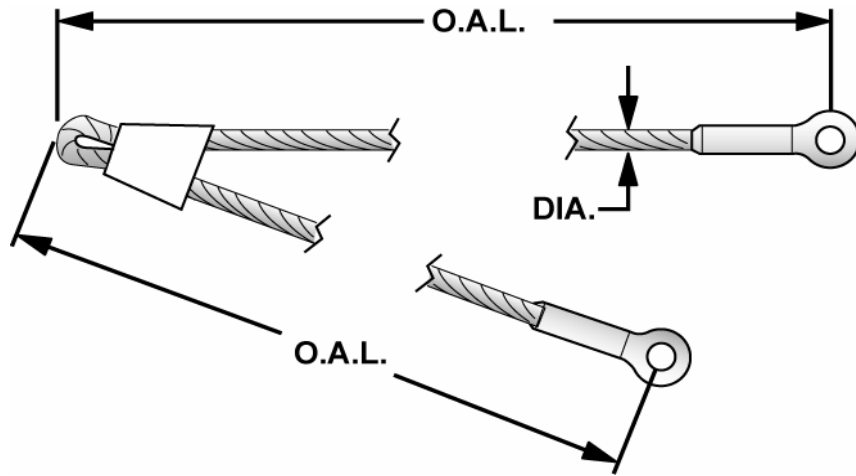

Globe

PART NUMBER				
ALLPART #	GLOBE	OVERALL LENGTH	DIA.	LIFT MODELS
GL-B-300180-5	B-300180-5	23' 8", 7' 5"	5/16"	2-Way Cable Assembly
GL-B-300180-8	B-300180-8	26' 6 1/4", 7' 3 5/8"	5/16"	2-Way Cable Assembly