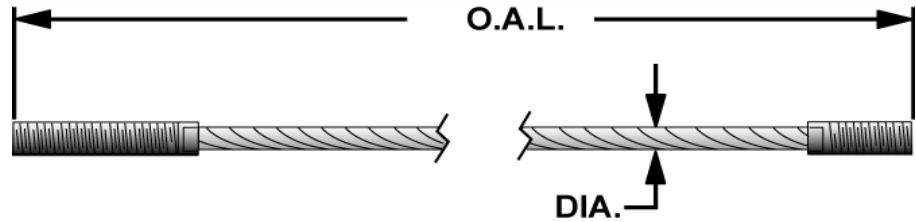

CABLE REFERENCE GUIDE

**Wheel-
tronics**

PART NUMBER		OVERALL LENGTH	DIA.	LIFT MODELS
ALLPART #	WHEELTRONICS			
WH-2-0644	2-0644	12' 7"	9/16"	(LR) 10000, 10400, 40404AF, 12405ST, 12407AFX
WH-2-0645	2-0645	16' 11"	9/16"	(RR) 10000, 10400, 40404AF, 12405ST, 12407AFX
WH-2-0646	2-0646	30' 7"	9/16"	(RF) 10000, 10400, 40404AF, 12405ST, 12407AFX
WH-2-0943	2-0943	26' 2"	9/16"	(LF) MOT IV
WH-2-0944	2-0944	12"	9/16"	(LR) MOT IV
WH-2-0945	2-0945	16' 2"	9/16"	(RR) MOT IV
WH-2-0946	2-0946	30' 4"	9/16"	(RF) MOT IV
WH-2-1094	2-1094	14' 10"	9/16"	(LR) 12407AF
WH-2-1095	2-1095	19' 6"	9/16"	(RR) 12407AF
WH-2-1287	2-1287	32' 3"	9/16"	(LF) 12404 (AF, AFM), 14407AF
WH-2-1288	2-1288	36' 10"	9/16"	(RF) 12404 (AF, AFM), 14407AF
WH-2-1360	2-1360	33' 11 1/2"		(LF) 18405 (AF, AFM), 18406
WH-2-1361	2-1361	39' 5 1/2"		(RF) 18405 (AF, AFM), 18406
WH-2-1362	2-1362	13' 6"		(LR) 18405 (AF, AFM), 18406
WH-2-1363	2-1363	19'		(RR) 18405 (AF, AFM), 18406
WH-2-1445	2-1445	30' 10"		(LF)
WH-2-1446	2-1446	14' 7"		(LR)
WH-2-1447	2-1447	18' 11"		(RR)
WH-2-1448	2-1448	35' 1"		(RF)
WH-2-1504	2-1504	33' 8 1/2"	9/16"	(LF) 12407 (XT, AFMX), 14407AFX
WH-2-1505	2-1505	13' 1 3/4"	9/16"	(LR) 12407 (XT, AFMX), 14407AFX
WH-2-1506	2-1506	17' 9 3/4"	9/16"	(RR) 12407 (XT, AFMX), 14407AFX
WH-2-1507	2-1507	38' 3 1/2"	9/16"	(RF) 12407 (XT, AFMX), 14407AFX
WH-2-1791	2-1791		9/16"	(LF) Epic, 12402, 12402XT -- 172" Wheelbase
WH-2-1677	2-1677		9/16"	(LF) Epic, 12402, 12402XT -- 210" Wheelbase
WH-2-1792	2-1792		9/16"	(RF) Epic, 12402, 12402XT -- 172" Wheelbase
WH-2-1678	2-1678		9/16"	(RF) Epic, 12402, 12402XT -- 210" Wheelbase
WH-2-1679	2-1679		9/16"	(RL) Epic, 12402, 12402XT
WH-2-1680	2-1680		9/16"	(RR) Epic, 12402, 12402XT