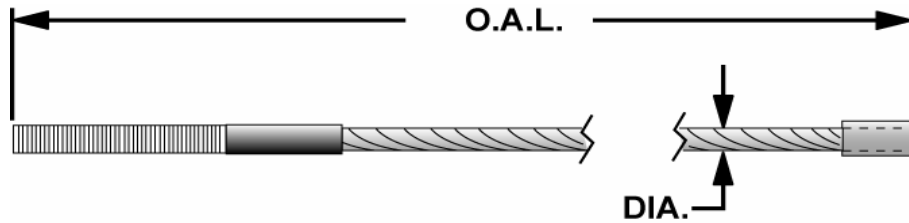

PART NUMBER		OVERALL LENGTH	DIA.	LIFT MODELS
ALLPART #	ACANUS			
AC-SP12CB007	SP-12-CB-007	31' 9"	7/16"	4-Post
AC-SP12CB008	SP-12-CB-008	15' 3"	7/16"	4-Post
AC-SP12CB009	SP-12-CB-009	19' 8"	7/16"	4-Post
AC-SP12CB010	SP-12-CB-010	36' 1"	7/16"	4-Post