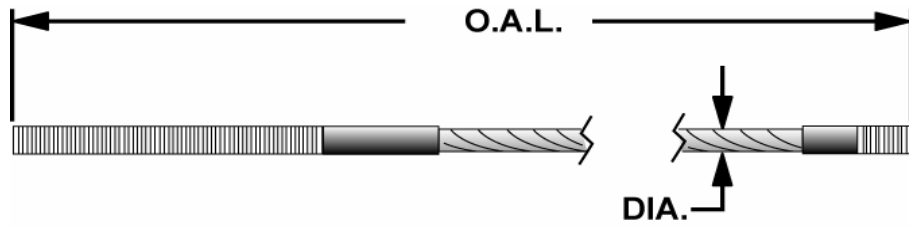

# CABLE REFERENCE GUIDE

**ALM**

PART NUMBER		OVERALL LENGTH	DIA.	LIFT MODELS
ALLPART #	ALM			
AL-7001A	7001A	31' 6"	3/8"	7000 Asymmetric
AL-7001	7001	32'	3/8"	7000 Symmetric
AL-A73128-01	A73128-01	30' 4-1/2"	1/4"	7002 A
AL-A93133-01	A93133-01	34' 9 1/2"	3/8"	9001