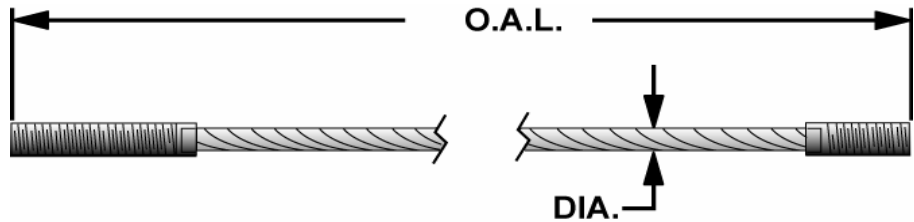

PART NUMBER				
ALLPART #	WHEELTRONICS	OVERALL LENGTH	DIA.	LIFT MODELS
WH-1-2039	1-2039	30' 3-1/2"	1/4"	S-21SS, S-21NS, 1969S
WH-1-1126	1-1126			
WH-1-1473	1-1473			
WH-1-1786	1-1786			
WH-2-0539	2-0539	31' 4"	9/16"	(LF) 12000, 12405 (AF,AFM), 12406
WH-2-0540	2-0540	15' 1"	9/16"	(LR) 12000, 12405 (AF, AFM), 12406, 12407 (AF, AFM)
WH-2-0541	2-0541	19' 5"	9/16"	(RR) 12000, 12405 (AF, AFM), 12406, 12407 (AF, AFM)
WH-2-0542	2-0542	35' 7"	9/16"	(RF) 12000, 12405 (AF, AFM), 12406
WH-2-0643	2-0643	26' 6"	9/16"	(LF) 10000, 10400, 10404AF, 12405ST, 12407AFX