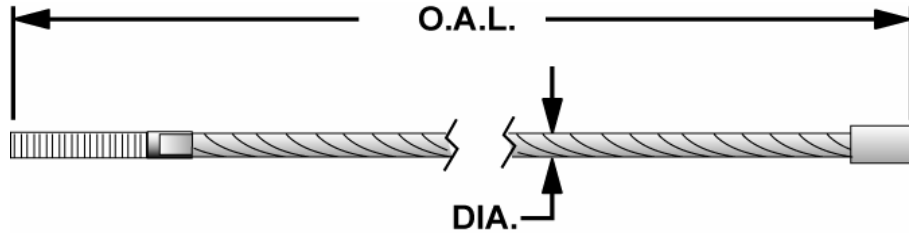

CABLE REFERENCE GUIDE

Rotary 4 Post (CONT'D)

PART NUMBER		OVERALL LENGTH	DIA.	LIFT MODELS
ALLPART #	ROTARY			
RO-S130018	S130018	10' 9-1/4"	7/16"	SM123L, AR123L, SM123S, AR123S, SM123-EL2, AR123-EL2, ARO123S, SMO123S, ARO123L, SMO123L, ARO123-EL2, SMO123-EL2 (LR)
RO-S130019	S130019	15' 5-1/2"	7/16"	SM123L, AR123L, SM123S, AR123S, SM123-EL2, AR123-EL2, ARO123S, SMO123S, ARO123L, SMO123L, ARO123-EL2, SMO123-EL3 (RR)
RO-S130026	S130026	26' 0-1/4"	7/16"	SM123S, AR123S (LF)
RO-S130027	S130027	30' 8-1/2"	7/16"	SM123S, AR123S (RF)
RO-FC5810-13	FC5810-13	30' 3-1/8"	1/2"	SM180 (LR)
RO-FC5810-14	FC5810-14	35' 8-1/8"	1/2"	SM180 (RR)
RO-FC5810-11	FC5810-11	11' 7-3/16"	1/2"	SM180, SM181 (LF)
RO-FC5810-12	FC5810-12	17' 0-3/16"	1/2"	SM180, SM181 (RF)
RO-FC5816-13	FC5816-13	33' 3-1/8"	1/2"	SM181 (LR)
RO-FC5816-14	FC5816-14	38' 8-1/8"	1/2"	SM181 (RR)
RO-FC-5225-5	FC-5225-5	20' 8"	5/8"	SM250, SM270, SM300, FLS12 EARLY STYLE (LF)
RO-FC5225-6	FC5225-6	36' 4-1/4"	5/8"	SM250, SM270, SM300, FLS12- EARLY STYLE (LR)
RO-FC-5225-4	FC-5225-4	14' 8"	5/8"	SM250, SM270, SM300, FLS12 EARLY STYLE (RF)
RO-FC5225-7	FC5225-7	42' 4-1/4"	5/8"	SM250, SM270, SM300, FLS12 EARLY STYLE (RR)
RO-FC5225-92	FC5225-92	39' 10"	5/8"	SM271, SM301, SM272 (LR)
RO-FC5225-94	FC5225-94	12' 2"	5/8"	SM272, SM302 (LF)
RO-FC5254-3	FC5254-3	11' 11-1/16"	5/8"	SM300-900, FLS25 (LF)
RO-FC5254-5	FC5254-5	27' 8-1/4"	5/8"	SM300-900, FLS25 (LR)
RO-FC5254-4	FC5254-4	17' 11-1/16"	5/8"	SM300-900, FLS25 (RF)
RO-FC5254-6	FC5254-6	33' 8-1/4"	5/8"	SM300-900, FLS25 (RR)
RO-FC5225-88	FC5225-88	15' 2"	5/8"	SM301, SM271 (LF)
RO-FC5225-89	FC5225-89	21' 2"	5/8"	SM301, SM271 (RF)
RO-FC5225-91	FC5225-91	45' 10"	5/8"	SM301, SM302, SM271 (RR)
RO-FC522-93	FC522-93	18' 2"	5/8"	SM302 (RF)
RO-FC56-16	FC56-16	16' 1-7/8"		SM40HR
RO-FC5804-6	FC5804-6	10' 1-7/8"		SM44, SM45, SM44-2 (LR)
RO-FC5804-4	FC5804-4	27' 4-3/4"		SM44-1, SM45 (LF)