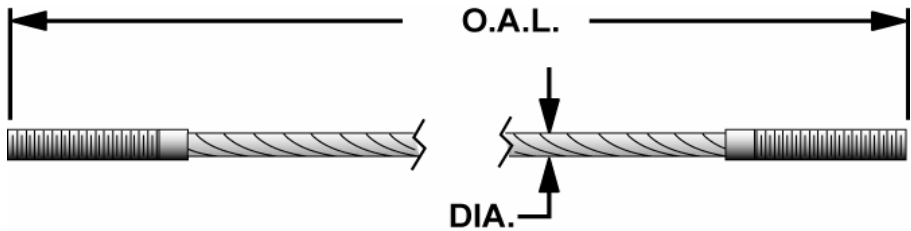

Due to the large number of custom-sized lifts made by this manufacturer, it is recommended that all cables be measured prior to ordering. Please fill out the lift cable sheet located at the beginning of this section.

PART NUMBER		OVERALL LENGTH	DIA.	LIFT MODELS
ALLPART #	WORTH			
WO-2P2052	2P2052	34' 9 1/2"	3/8"	7500ACF, 9000ACF, 9000CF
WO-2P2090	2P2090	28' 4"	3/8"	7000FP, 9000FP