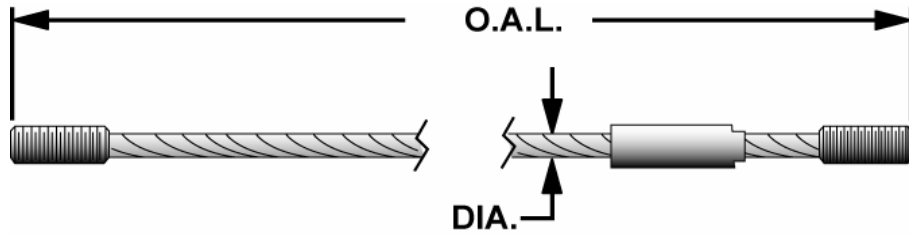

CABLE REFERENCE GUIDE

Lincoln

PART NUMBER		OVERALL LENGTH	DIA.	LIFT MODELS
ALLPART #	LINCOLN			
LI-92214	92214 WHITE	17' 3/4"		7000
LI-92215	92215 RED	26' 6 3/4"		7000
LI-92216	92216 BLACK	31' 7"		7000
LI-92273	92273 WHITE	17' 10 7/8"		7001 BI-Level
LI-92274	92274 RED	27' 4 7/8"		7001 BI-Level
LI-92275	92275 BLACK	32' 5 1/8"		7001 BI-Level
LI-92339	92339 WHITE	16' 2 1/4"	3/8"	7015
LI-92490	92490 RED	26' 4 3/8"	3/8"	7015
LI-92491	92491 BLACK	31' 4 3/4"	3/8"	7015
LI-92340	92340 RED	25' 8 3/8"	3/8"	7015 Prior to 3/78
LI-92341	92341 BLACK	30' 8 3/4"	3/8"	7015 Prior to 3/78
LI-92535	92535 WHITE	15' 1/2"		7017 MINI
LI-92536	92536 RED	23' 2 3/8"		7017 MINI
LI-92537	92537 BLACK	27' 1"		7017 MINI