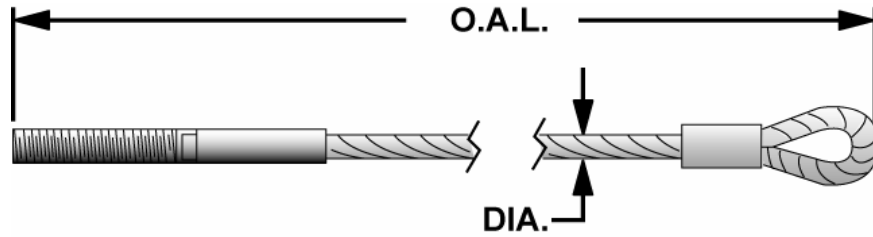

CABLE REFERENCE GUIDE

Manitowoc

PART NUMBER		OVERALL LENGTH	DIA.	LIFT MODELS
ALLPART #	MANITOWOC			
MA-R18220-10	R18220-10	28' 5 1/4"	3/8"	F-42W41 & F-42W51