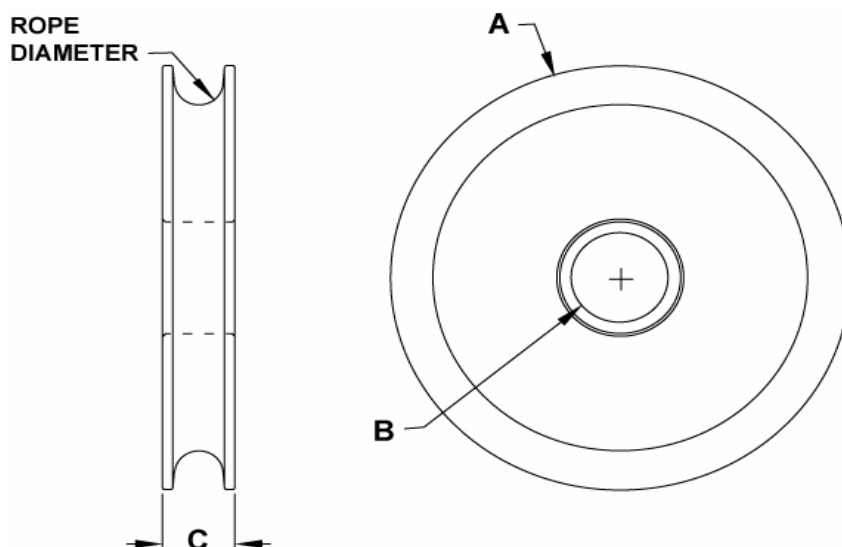

WIRE ROPE SHEAVES

AllPart Supply's wire rope sheaves are all steel and use the highest quality oil-impregnated bushings available. Our sheaves have a protective coating to reduce rusting.

ALLPART SUPPLY				
PART NUMBER	"A"	"B"	"C"	ROPE DIAMETER
AC-SP10PC-017	6-3/4"	1-1/2"	7/8"	7/16" ACANAS/ HYDR.
AM-040	4-1/4"	1"	5/8"	1/4" AMERICAN
AM-060	6-1/8"	1-1/4"	3/4"	3/8" AMERICAN
BD-5575310	3"	3/4"	5/8"	3/8" BEND PAK
BD-5575320	6"			3/8" BEND PAK
CH-31019	5"	1-3/8"	1"	3/8" CHALLENGER
CH-A1041	3-5/8"	1"	7/8"	3/8" CHALLENGER
CH-40050				CHALLENGER 4 POST
CH-36025	5"	1"	1"	3/8" CHALLENGER
EA301-116	8"	1"	3/4"	3/8" EAGLE / GEMINI
EA301-321	4-3/4"	1"	3/4"	3/8" EAGLE / GEMINI
EA-301-515	3-5/8"	1"	3/4"	3/8" EAGLE / GEMINI
EA-337-132	4"	3/4"	3/4"	3/8" EAGLE / GEMINI
EA-P52002	6-3/4"	1"	3/4"	3/8" EAGLE / GEMINI
FO-1070900	3-1/2"	3/4"	3/4"	5/16" FORWARD
FO-995020	4"	1-3/8"	3/4"	3/8" FORWARD
FO-995030	5"	1-3/8"	3/4"	3/8" FORWARD
RO-FC522-5	7"	1-1/4"	3/4"	7/16" ROTARY
RO-FC548	8-1/8"	1-1/2"	7/8"	7/16" ROTARY
RO-FC5804-2	8-7/8"	1-1/2"	7/8"	7/16" ROTARY
RO-N377	3-1/2"	3/4"	3/4"	1/4" ROTARY
RO-N417-1	3-1/2"	3/4"	3/4"	3/8" ROTARY
WE-S600				3/8" WESTERN