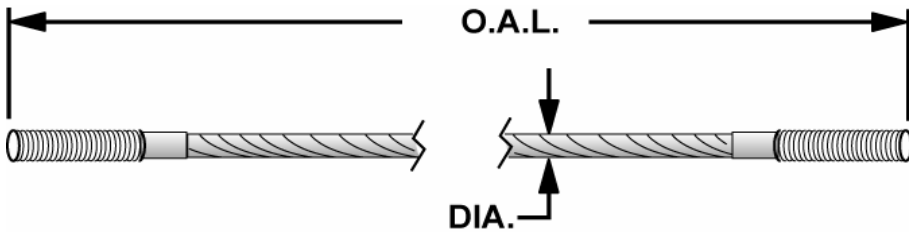

Manitowoc

PART NUMBER		OVERALL LENGTH	DIA.	LIFT MODELS
ALLPART #	MANITOWOC			
MA-R1830-28/B-100-43	R1830-28/B-100-43	32' 3 1/2"	5/16"	GFF70