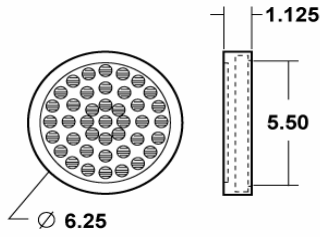

A L M
P.N. ALM-69DC (DIE CUT)
P.N. ALM-69MO (MOLDED)