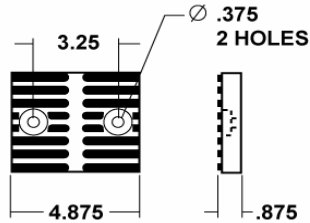

BEN PEARSON / AMMCO
P.N. BP-82365DC (DIE CUT)
P.N. BP-82365UR (URETHANE)