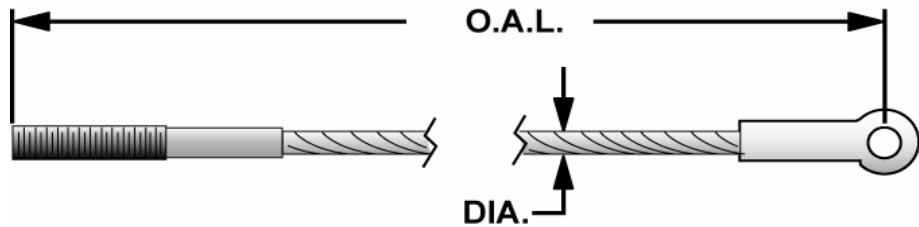

Rotary

PART NUMBER		OVERALL LENGTH	DIA.	LIFT MODELS
ALLPART #	ROTARY			
RO-FJ73-1	FJ73-1	26' 5-1/2"	1/4"	SP70, SP74