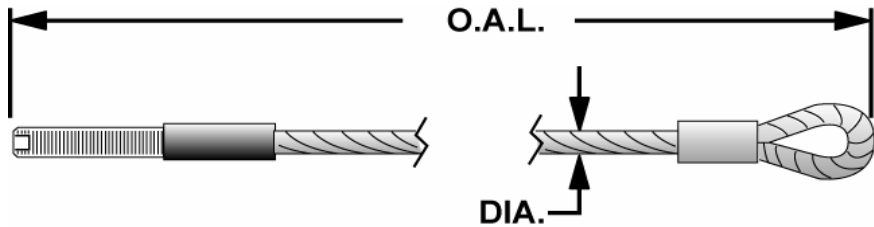

CABLE REFERENCE GUIDE

Hydra lift

Image not available

PART NUMBER		OVERALL LENGTH	DIA.	LIFT MODELS
ALLPART #	HYDRA LIFT			
HY-15580	15580	35' 1/2"		15000 4-Post
HY-15581	15581	41' 1 1/2"		15000 4-Post
HY-15582	15582	15' 1 1/2"		15000 4-Post
HY-15583	15583	20' 2 1/2"		15000 4-Post
HY-24109	24109	25' 11 1/2"		27BP

Hydra lift

PART NUMBER		OVERALL LENGTH	DIA.	LIFT MODELS
ALLPART #	HYDRA LIFT			
HY-78580	78580	27'3"	3/8"	68CB Post 1
HY-78581	78581	32'	3/8"	68CB Post 2
HY-78582	78582	12' 4"	3/8"	68CB Post 3
HY-78583	78583	17' 1"	3/8"	68CB Post 4
HY-79580	79580	26' 8"	7/16"	78CB Post 1
HY-79581	79581	32'	7/16"	78CB Post 2
HY-79582	79582	12' 4"	7/16"	78CB Post 3
HY-79583	79583	17' 1"	7/16"	78CB Post 4
HY-88580	88580	29' 8 1/2"	3/8"	4-Post
HY-88581	88581	35'	3/8"	4-Post
HY-88582	88582	18' 7 1/2"	3/8"	4-Post
HY-88583	88583	13' 10 1/2"	3/8"	4-Post
HY-93580	93580	32' 5"		4-Post CB
HY-98580	98580	31' 10"	7/16"	88CB, 98CB Post 1
HY-98581	98581	37' 2"	7/16"	88CB, 98CB Post 2
HY-98582	98582	19' 7"	7/16"	88CB, 98CB Post 4
HY-98583	98583	14' 10"	7/16"	88CB, 98CB Post 3