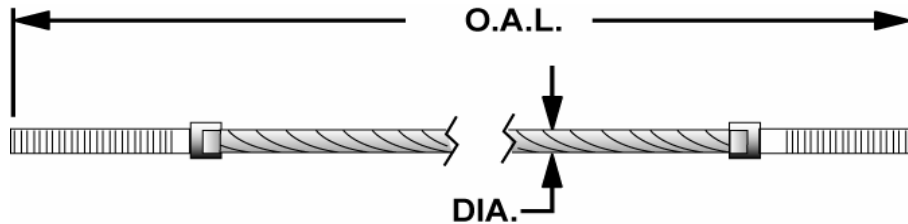

CABLE REFERENCE GUIDE

Manitowoc

PART NUMBER		OVERALL LENGTH	DIA.	LIFT MODELS
ALLPART #	MANITOWOC			
MA-R18220-10	R18220-10	28' 5 1/4"	3/8"	F-42W41 & F-42W51

Manitowoc

PART NUMBER		OVERALL LENGTH	DIA.	LIFT MODELS
ALLPART #	MANITOWOC			
MA-R18230-215/B-100-89	R18230-215/B-100-89		5/16"	CFF70S
MA-R18230-73/B-109-15	R18230-73/B-109-15	32' 4"	3/8"	CFF90
MA-R18230-180/B-115-30	R18230-180/B-115-30	25' 11"	5/16"	CBT70, GBT70
MA-B-115-44	B-115-44		5/16"	CBT-70
MA-R18230-223/B-120-03	R18230-223/B-120-03		3/8"	CBT90
MA-B120-03	B120-03		3/8"	CBT-90
MA-B100-43	B100-43	32' 4"	5/16"	CFF-70
MA-B-100-95	B-100-95		5/16"	CFF-70N
MA-B109-42	B109-42		3/8"	CFF-90 EXT KIT
MA-R18230-98/B-110-16	R18230-98/B-110-16		3/8"	CFF-90A
MA-B109-40	B109-40		3/8"	CFF-90S

Manitowoc

PART NUMBER		OVERALL LENGTH	DIA.	LIFT MODELS
ALLPART #	MANITOWOC			
MA-SP12-CB-005	SP12-CB-005	26' 1"		138 (LF)
MA-SP12-CB-001	SP12-CB-001	31' 9"		168 & 204 (LF)
MA-SP12-CB-002	SP12-CB-002	15' 3"		168 & 204 (LR)
MA-SP12-CB-004	SP12-CB-004	36' 1"		168 & 204 (RF)
MA-SP12-CB-003	SP12-CB-003	19' 8"		168 & 204 (RR)