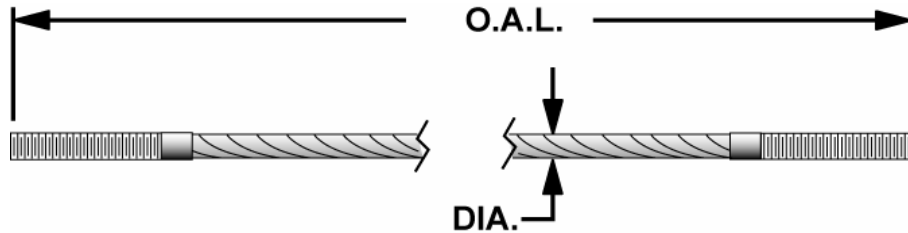

Due to the large number of custom-sized lifts made by this manufacturer, it is recommended that all cables be measured prior to ordering. Please fill out the lift cable sheet at the beginning of this section.

PART NUMBER				
ALLPART #	GEMINI	OVERALL LENGTH	DIA.	LIFT MODELS
EA-040-000	040-000	33' 9"	3/8"	GPO9A, GPO9
EA-040-001	040-001	28' 4"	3/8"	GP9F
			3/8"	GPO12