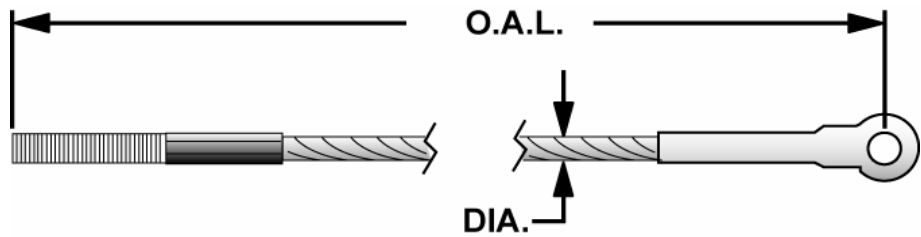

Challenger

PART NUMBER		OVERALL LENGTH	DIA.	LIFT MODELS
ALLPART #	CHALLENGER			
CH-300009	300009	26' 9"	3/8"	30,000 EYE STUD