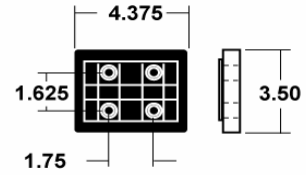

BENWIL / BISHAMON
P.N. BE-205175DC (DIE CUT)
P.N. BE-205175UR (URETHANE)