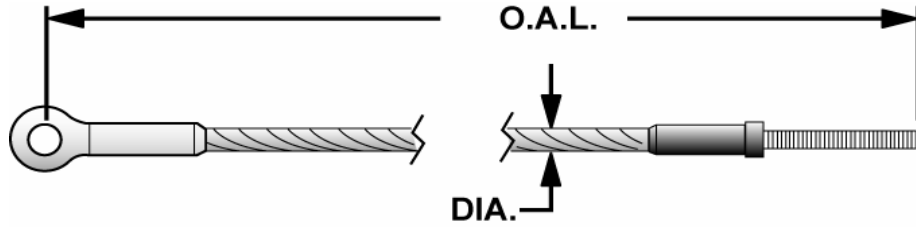

CABLE REFERENCE GUIDE

Globe

PART NUMBER				
ALLPART #	GLOBE	OVERALL LENGTH	DIA.	LIFT MODELS
GL-DG 5540800-00	DG 5540800-00	26' 4 7/8"	3/8"	AFF-6071
GL-DL 5540800-00	DL 5540800-00	28' 4 7/8"	3/8"	AFF-7071
GL-4-8/DK 304080001	4-8/DK 304080001	28' 4 1/2"	15/32"	AFF-7071