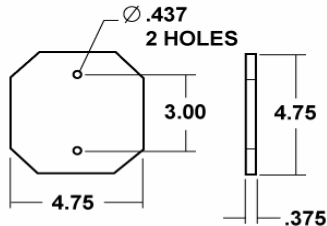

P M W / SNAP-ON
P.N. PMW-141001DC (DIE CUT)