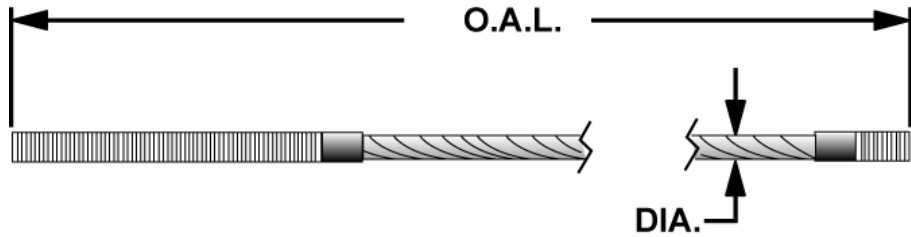

CABLE REFERENCE GUIDE

Worth

Due to the large number of custom-sized lifts made by this manufacturer, it is recommended that all cables be measured prior to ordering. Please fill out the lift cable sheet at the beginning of this section.

PART NUMBER		OVERALL LENGTH	DIA.	LIFT MODELS
ALLPART #	WORTH			
WO-L1029	L1029	11' 4"	3/8"	4-Post 9,000 lb.
WO-L1030	L1030	25' 11 1/2"	3/8"	4-Post 9,000 lb.
WO-L2084	L2084	16' 8 1/2"	3/8"	4-Post 9,000 lb.
WO-L2084L	L2084L	15' 8 1/2"	3/8"	4-Post 9,000 lb.

Worth