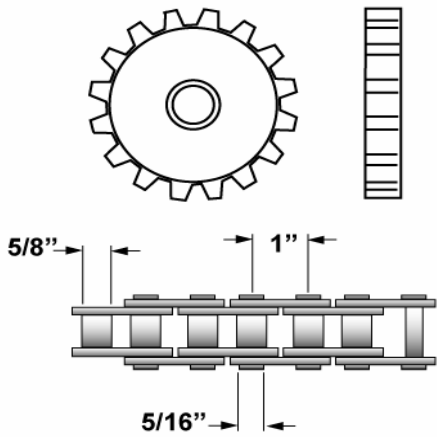

ENGINEERED CHAIN

TYPICAL
ROLLER BEARING

LCRC-80
80 SERIES ROLLER CHAIN