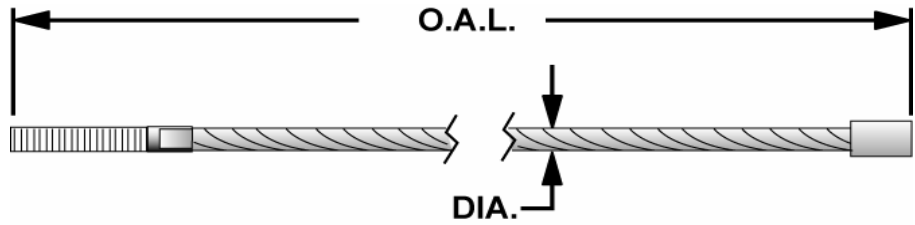

CABLE REFERENCE GUIDE

Challenger (CONT'D)

PART NUMBER		OVERALL LENGTH	DIA.	LIFT MODELS
ALLPART #	CHALLENGER			
CH40060-S2	40060-S2	24' 11-1/2"	7/16"	40S and 40N Cable #2
CH40060-X1	40060-X1		7/16"	40XL Cable #1
CH40060-X2	40060-X2		7/16"	40XL Cable #2
CH40060-3	40060-3	15' 4-1/2"	7/16"	40XL, 40E, 40S, 40N Cable #3
CH40060-4	40060-4	9' 10"	7/16"	40XL, 40E, 40S, 40N Cable #4