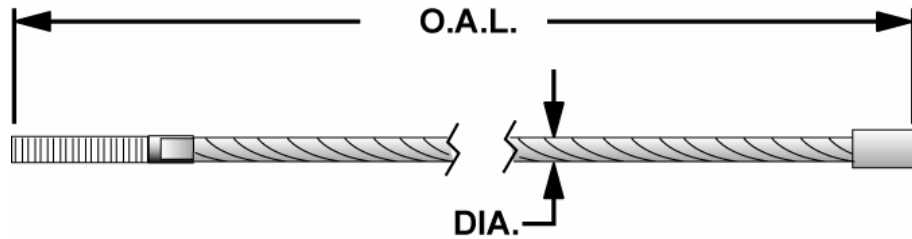

CABLE REFERENCE GUIDE

Gemini

Due to the large number of custom-sized lifts made by this manufacturer, it is recommended that all cables be measured prior to ordering. Please fill out the lift cable sheet at the beginning of this section.

PART NUMBER				
ALLPART #	GEMINI	OVERALL LENGTH	DIA.	LIFT MODELS
EA-040-019A	040-019A	9' 7"	3/8"	GM 7000 XLT
EA-040-019B	040-019B	14' 2.5"	3/8"	GM 7000 XLT
EA-040-019C	040-019C	24' 1"	3/8"	GM 7000 XLT
EA-040-019D	040-019D	28' 9.25"	3/8"	GM 7000 XLT
EA-040-018A	040-018A	8' 9"	3/8"	GM 7000
EA-040-018B	040-018B	13' 4.5"	3/8"	GM 7000
EA-040-018C	040-018C	21' 7"	3/8"	GM 7000
EA-040-018D	040-018D	26' 3.25"	3/8"	GM 7000
EA-040-018A	040-018A	8' 6"	3/8"	IB7000
EA-040-018B	040-018B	13' 1.5"	3/8"	IB7000
EA-040-018C	040-018D	21' 4"	3/8"	IB7000
EA-040-018D	040-018D	26'	3/8"	IB7000