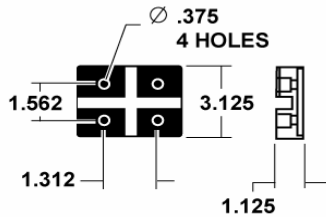

GLOBE
P.N. GL-7250UR (URETHANE)