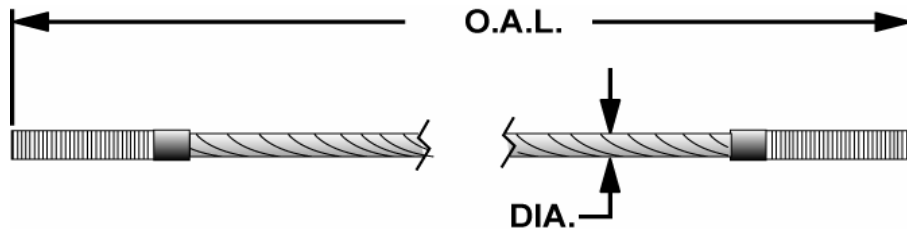

Grand

Due to the large number of custom-sized lifts made by this manufacturer, it is recommended that all cables be measured prior to ordering. Please fill out the lift cable sheet at the beginning of this section.

PART NUMBER				
ALLPART #	GRAND	OVERALL LENGTH	DIA.	LIFT MODELS
		28' 4"	3/8"	TP-7, TP-9
		34' 9"	3/8"	TP0-12