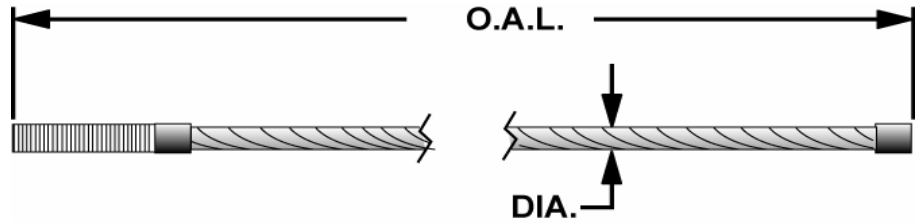

CABLE REFERENCE GUIDE

Eagle

Due to the large number of custom-sized lifts made by this manufacturer, it is recommended that all cables be measured prior to ordering. Please fill out the lift cable sheet at the beginning of this section.

PART NUMBER				
ALLPART #	EAGLE	OVERALL LENGTH	DIA.	LIFT MODELS
EA-040-019A	040-019A	9' 7"	3/8"	SS 7000 XLT
EA-040-019B	040-019B	14' 2.5"	3/8"	SS 7000 XLT
EA-040-019C	040-019C	24' 1"	3/8"	SS 7000 XLT
EA-040-019D	040-019D	28' 9.25"	3/8"	SS 7000 XLT
EA-040-018A	040-018A	8' 9"	3/8"	SS 7000
EA-040-018B	040-018B	13' 4.5"	3/8"	SS 7000
EA-040-018C	040-018C	21' 7"	3/8"	SS 7000
EA-040-018D	040-018D	26' 3.25"	3/8"	SS 7000
EA-040-018A	040-018A	8' 6"	3/8"	SS 7000 N
EA-040-018B	040-018B	13' 1.5"	3/8"	SS 7000 N
EA-040-018C	040-018D	21' 4"	3/8"	SS 7000 N
EA-040-018D	040-018D	26'	3/8"	SS 7000 N