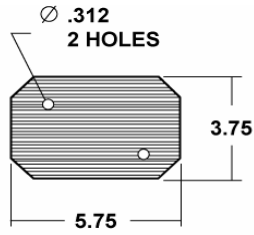

ARM PADS REFERENCE GUIDE

ALAMO / ASSSA
P.N. ALA-1001DC