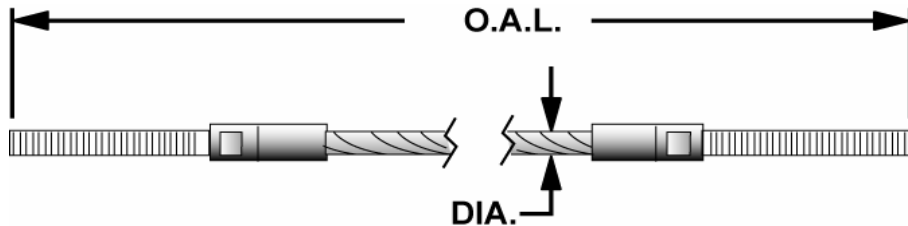

Nussbaum

PART NUMBER		OVERALL LENGTH	DIA.	LIFT MODELS
ALLPART #	NUSSBAUM			
NU-20.028	20.028	32' 8 1/4"	5/16"	STL 7000
NU-25.059	25.059	39' 10 1/2"	10mm	HDL 12000
NU-25.059S		32' 7 1/2"	10mm	HDL 12000
NU-970405/80.032	970405/80.032	37' 8"	5/16"	SPL 8000 / NDL-8