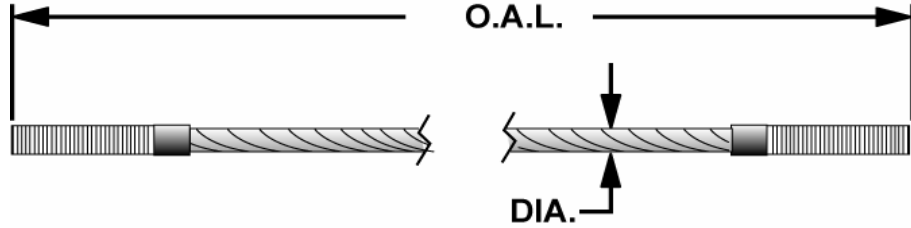

CABLE REFERENCE GUIDE

Rotary 2 Post

PART NUMBER		OVERALL LENGTH	DIA.	LIFT MODELS
ALLPART #	ROTARY			
RO-FJ7114	FJ7114	23' 8-1/4"	1/4"	SP55
RO-FJ7422	FJ7422	25' 4-1/2"	1/4"	SP7, SP88
RO-FJ719-1	FJ719-1	24' 8-1/2"	1/4"	SP80, SP80-3, SP84, SP84-7
RO-FJ776	FJ776	24' 0-3/8"	1/4"	SP80-4, SP80-5, SP84-8, SP84-11
RO-FJ7130	FJ7130	24' 1"	1/4"	SP84-16
RO-FJ7421	FJ7421	25' 10-1/2"	1/4"	SP9, SP98
RO-FJ7122	FJ7122	24' 7"	1/4"	SP94, AR94, SPWA94
RO-FJ7926	FJ7926	26' 1-1/2"	1/4"	SPALC7 Stainless
RO-FJ7926	FJ7926	26' 1-1/2"	1/4"	SPALC7
RO-FJ7615	FJ7615		1/4"	SPALC93
RO-FJ7450	FJ7450	30' 5-7/16"	1/4"	SPO7, 9, 88, & 98
RO-FJ7528	FJ7528	34' 5-7/16"	1/4"	SPO7, 9, 88, 98 EH2
RO-FJ7547	FJ7547	32' 5-7/16"	1/4"	SPO7, 9, 88, 98 EH1
RO-FJ7101	FJ7101	32' 3-1/2"	1/4"	SPO84
RO-FJ7601	FJ7601	38' 5-7/16"	1/4"	SPO9, 98/TL 07EH4
RO-FJ7724	FJ7724	36' 5-7/16"	1/4"	SPO9EH3
RO-FJ7922	FJ7922	29' 8-13/16"	1/4"	SPOA7 Stainless
RO-FJ7449	FJ7449	29' 8-7/8"	1/4"	SPOA7, SPOA82, SPOA88
RO-FJ7545	FJ7545	31' 8-7/8"	1/4"	SPOA7/88 EH1
RO-FJ7546	FJ7546	33' 8-7/8"	1/4"	SPOA7/88 EH2
RO-FJ7331	FJ7331	31' 10"	1/4"	SPOA84 (4" RESTRICTED)
RO-FJ7333	FJ7333	31' 6-1/2"	1/4"	SPOA84 (4" RESTRICTED)
RO-FJ7332	FJ7332	31' 2"	1/4"	SPOA84 (8" RESTRICTED)
RO-FJ7334	FJ7334	30' 10-1/2"	1/4"	SPOA84 (8" RESTRICTED)
RO-FJ7156	FJ7156	32' 6"	1/4"	SPOA84 (LONG)
RO-FJ7157	FJ7157	32' 2-1/2"	1/4"	SPOA84 (SHORT)
RO-FJ7336	FJ7336	31' 4-1/2"	1/4"	SPOA84 NB
RO-FJ7337	FJ7337	31' 8"	1/4"	SPOA84 NB
RO-FJ7346	FJ7346	30' 8-1/2"	1/4"	SPOA84NB (4" RESTRICTED)
RO-FJ7345	FJ7345	31'	1/4"	SPOA84NB (4" RESTRICTED)
RO-FJ7348	FJ7348	30' 0-1/2"	1/4"	SPOA84NB (8" RESTRICTED)
RO-FJ7347	FJ7347	30' 4"	1/4"	SPOA84NB (8" RESTRICTED)
RO-FJ7546	FJ7546	33' 8-7/16"	1/4"	SPOA88 Overhead W/ 2' Ext Ht.