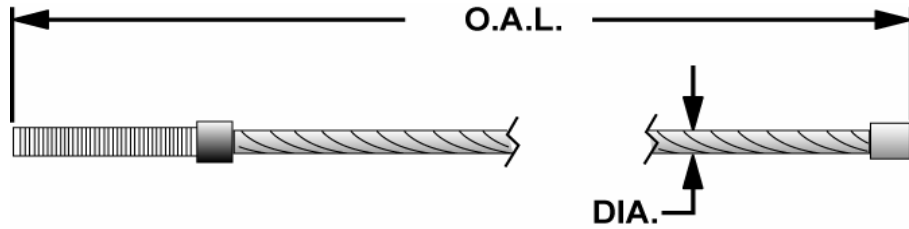

CABLE REFERENCE GUIDE

Benwil

PART NUMBER				
ALLPART #	BENWIL	OVERALL LENGTH	DIA.	LIFT MODELS
	500215-3	12' 11 1/4"	7/16"	FP-12G
	500215-5	18' 2 3/4"	7/16"	FP-12G
	500215-7	30' 9 1/4"	7/16"	FP-12G
	500215-9	36' 1"	7/16"	FP-12G