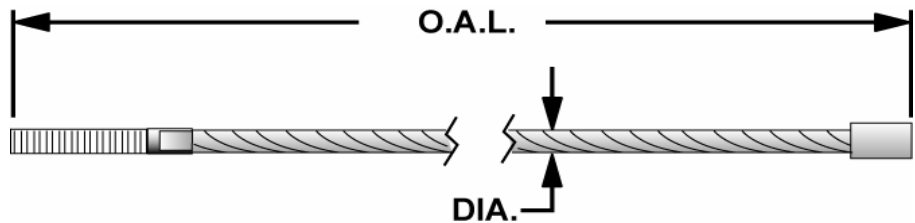

Challenger

PART NUMBER		OVER ALL LENGTH	DIA.	LIFT MODELS
ALLPART #	CHALLENGER			
CH40060-E1	40060-E1		7/16"	40E Cable #1
CH40060-E2	40060-E2		7/16"	40E Cable #2
CH40060-S1	40060-S1	30' 6-1/4"	7/16"	40S and 40N Cable #1