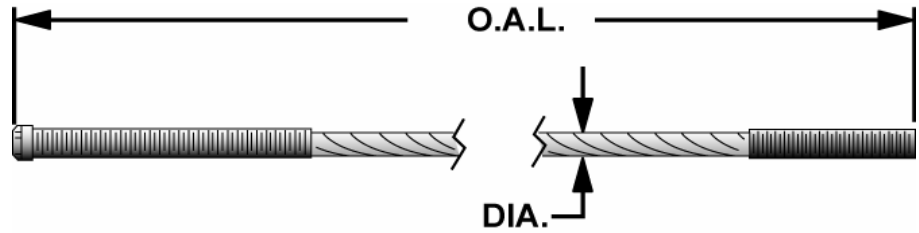

CABLE REFERENCE GUIDE

**Western
(Inground)**

PART NUMBER				
ALLPART #	WESTERN	OVERALL LENGTH	DIA.	LIFT MODELS
WE-F-602	F-602	11' 2"	5/16"	WP, AR-2 From July '85

**Western
(Inground)**