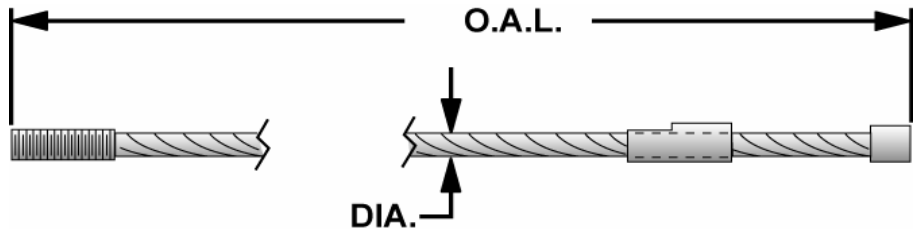

Maxon

PART NUMBER		OVERALL LENGTH	DIA.	LIFT MODELS
ALLPART #	MAXON			
MX-50573982	50573982	27' 3"		TP-7
MX-50563981	50563981	25' 11"		TP-55