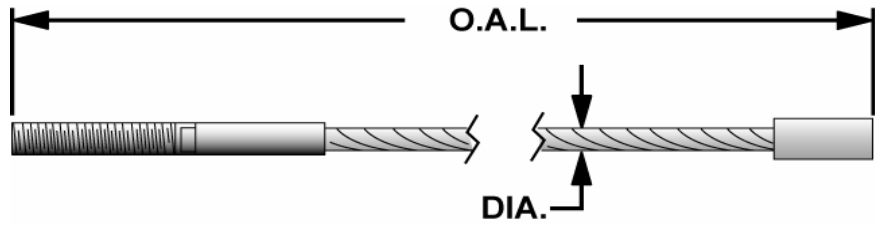

CABLE REFERENCE GUIDE

Manitowoc

PART NUMBER		OVERALL LENGTH	DIA.	LIFT MODELS
ALLPART #	MANITOWOC			
MA-SP12-CB-006	SP12-CB-006	12' 2"		138 (LR)
MA-SP12-CB-007	SP12-CB-007	16' 7"		138 (RR)
MA-SP12-CB-008	SP12-CB-008	30' 5"		138 (RF)