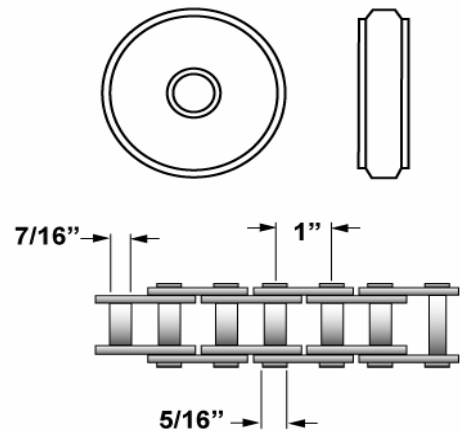

TYPICAL
ROLLERLESS BEARING

LCRL-85
85 SERIES ROLLERLESS CHAIN