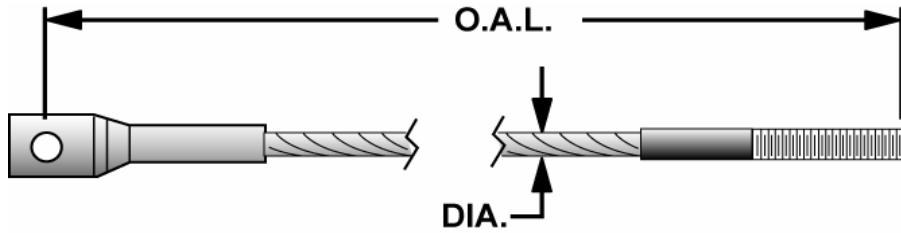

CABLE REFERENCE GUIDE

Hydra lift

PART NUMBER		OVERALL LENGTH	DIA.	LIFT MODELS
ALLPART #	HYDRA LIFT			
	48062	16' 4 1/2"	3/8"	4-Post 48 / 5 14' 6" ramp
		30' 11 1/2"	3/8"	4-Post
		35' 10 1/2"	3/8"	4-Post

Hydra lift