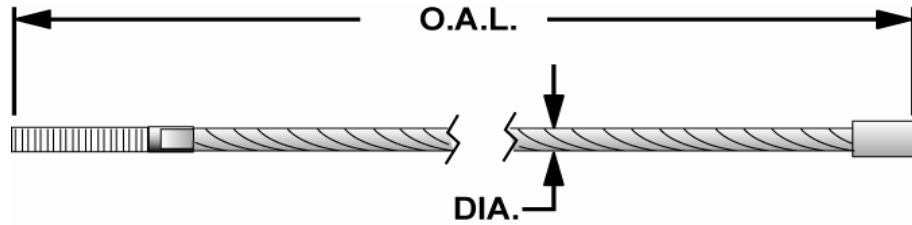

CABLE REFERENCE GUIDE

Rotary 4 Post (CONT'D)

PART NUMBER				
ALLPART #	ROTARY	OVERALL LENGTH	DIA.	LIFT MODELS
RO-FC547	FC547	32' 8-1/4"	7/16"	QL4P, SM122L, AR122L, QLHV (RF)
RO-FC5551-11	FC5551-11	29' 7/16"	7/16"	QL4P-EL2, QLHV-EL2 (LF)
RO-FC5551-12	FC5551-12	34' 6-3/4"	7/16"	QL4P-EL2, QLHV-EL3 (RF)
RO-FC5563	FC5563	Cable Kit	5/8"	SM, SMA270, 300
RO-FC5564	FC5564	Cable Kit	5/8"	SM, SMA271, 301
RO-FC5565	FC5565	Cable Kit	5/8"	SM, SMA272, 302
RO-FC5570	FC5570	Cable Kit		SM, SMA360, 440, 500
RO-FC5571	FC5571	Cable Kit		SM, SMA361, 441, 501
RO-FC5573	FC5573	Cable Kit		SM, SMA363, 443, 503
RO-FC5572	FC5572	Cable Kit		SM, SMA364, 442, 502
RO-FC5574	FC5574	Cable Kit		SM, SMA364, 444, 504
RO-FC546-1	FC546-1	27' 7/16"	7/16"	SM101 (LF)
RO-FC547-1	FC547-1	37' 10-1/4"	7/16"	SM101 (RF)
RO-FC544	FC544	9' 9-5/8"	7/16"	SM101, AR122S, SM122S, SM121, AR120EL1, SM120-EL1, AR120S, SM120S, AR120L, SM120L, SM88, AR122-EL2, SM122-EL2, ARO122S, SMO122S, ARO122L, SMO122L, ARO122-EL2, SMO122-EL2 (LR)
RO-FC5647-2	FC5647-2	28' 7/16"	7/16"	SM120-EL1, ARO120-EL1 (LF)
RO-FC5647-1	FC5647-1	33' 6-3/4"	7/16"	SM120-EL1, ARO120-EL1 (RF)
RO-FC545	FC545	15' 5-1/2"	7/16"	SM122, QL4P, QLHV, AR122S, ARO120-EL1, SM120-EL1, SM101, AR120S, SM120S, SM122L, SR122L, QL4P-EL2, QLHV-EL2, ARO122S, SMO122S, ARO122L, SMO122L, ARO122-EL2, SMO122-EL2, SM88 (RR)
RO-FC5617	FC5617	30' 5-3/4"	7/16"	SM122S, SM120S, SM88, AR122S, ARO120S (RF)
RO-FC5618	FC5618	24' 11-7/16"	7/16"	SM122S, SM120S, SM88, ARO120S, AR122S (LF)
RO-S130024	S130024	28' 0-1/4"	7/16"	SM1233L, AR123L (LF)
RO-S130020	S130020	30' 0-1/4"	7/16"	SM123-EL2, AR123-EL2
RO-S130021	S130021	34' 8-1/2"	7/16"	SM123-EL2, AR123-EL2
RO-S130025	S130025	32' 8-1/2"	7/16"	SM123L, AR123L (RF)