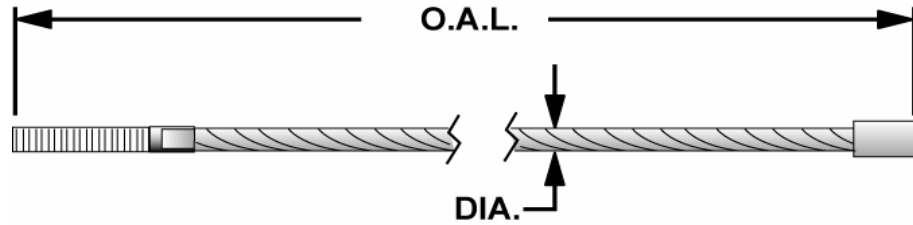

CABLE REFERENCE GUIDE

Rotary (inground)

PART NUMBER				
ALLPART #	ROTARY	OVER ALL LENGTH	DIA.	LIFT MODELS
RO-FD6342	FD6342			
RO-FJ31-1	FJ31-1			FP28H
RO-FJ32-1	FJ32-1			
RO-FD6166-3	FD6166-3	23'		
RO-FD6166-5	FD6166-5	39'		
RO-FD6166-4	FD6166-4	19'		
RO-FD6165	FD6165